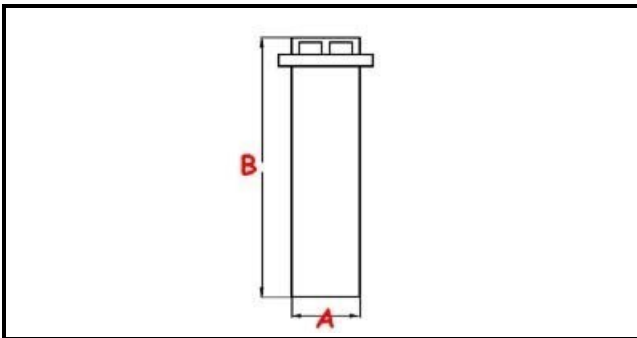

3111049

OVERFLOW GASTRO 450/500 L=132

Date: 22-11-2024

ORIGINAL
OSP
SPARE PARTS**Technical data**

HEIGHT MM	B=132mm
MATERIAL	PLASTICA/PLASTIC
LOWER DIAMETER	A=28mm