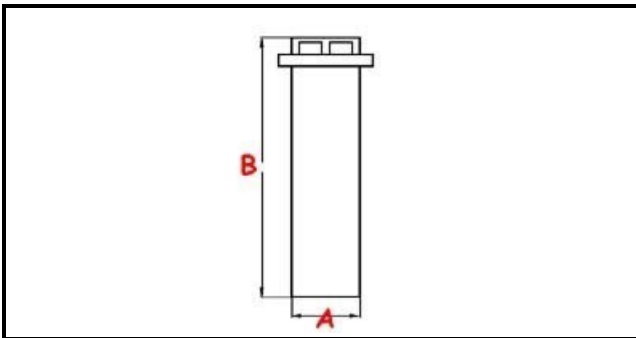

3111049

OVERFLOW GASTRO 450/500 L=132

Date: 22-12-2024

ORIGINAL
OSP
SPARE PARTS**Technical data**

HEIGHT MM	B=132mm
MATERIAL	PLASTICA/PLASTIC
LOWER DIAMETER	A=28mm