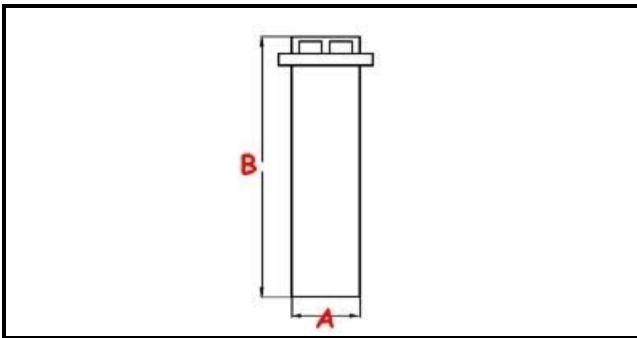

# OVERFLOW GASTRO 450/500 L=132

Date: 10-03-2025

ORIGINAL  
**OSP**  
SPARE PARTS

## Technical data

HEIGHT MM	B=132mm
MATERIAL	PLASTICA/PLASTIC
LOWER DIAMETER	A=28mm