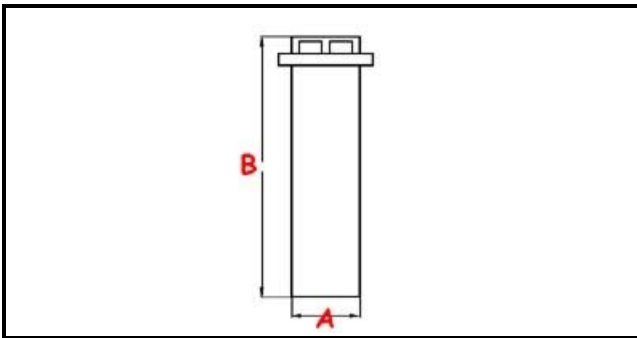

3111052

DRAIN PUMP OVERFLOW MM133

Date: 10-03-2025

ORIGINAL
OSP
SPARE PARTS

Technical data

| | |
|----------------|------------------|
| HEIGHT MM | B=133mm |
| MATERIAL | PLASTICA/PLASTIC |
| LOWER DIAMETER | A=29,5mm |