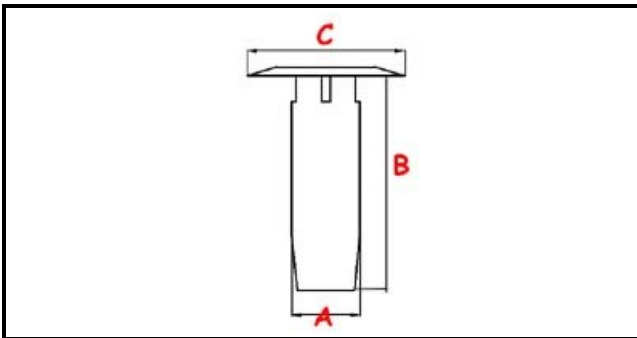

3111059

**OVERFLOW LINEAR GS40 C40**

Date: 09-01-2025

ORIGINAL  
**OSP**  
SPARE PARTS**Technical data**

HEIGHT MM	B=107mm
MATERIAL	PLASTICA/PLASTIC
UPPER DIAMETER	C=33mm
LOWER DIAMETER	A=26mm