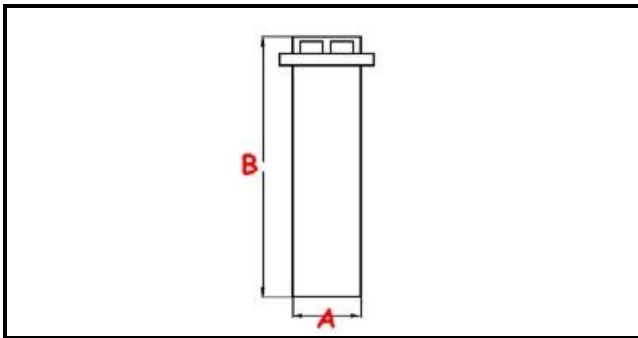

3111082

GLASS WASHER OVERFLOW ELETTROBAR

Date: 10-03-2025

ORIGINAL
OSP
SPARE PARTS

Technical data

HEIGHT MM	B=98mm
MATERIAL	PLASTICA/PLASTIC
LOWER DIAMETER	A=19,5mm

Manufacturer code

ELETTOBAR EUROTEC SRL