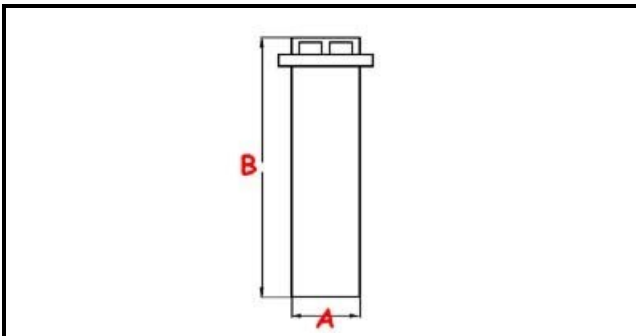

3111082

GLASS WASHER OVERFLOW ELETTROBAR

Date: 05-02-2025

ORIGINAL
OSP
SPARE PARTS

Technical data

HEIGHT MM	B=98mm
MATERIAL	PLASTICA/PLASTIC
LOWER DIAMETER	A=19,5mm

Manufacturer code

ELETTOBAR EUROTEC SRL