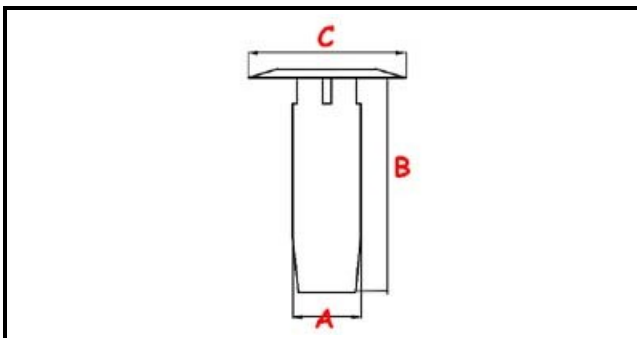

3111102

**OVERFLOW PIPE 35/40**

Date: 05-02-2025

ORIGINAL  
**OSP**  
SPARE PARTS**Technical data**

HEIGHT MM	B=170mm
MATERIAL	PLASTICA/PLASTIC
UPPER DIAMETER	C=40mm
LOWER DIAMETER	A=21mm

**Manufacturer code**