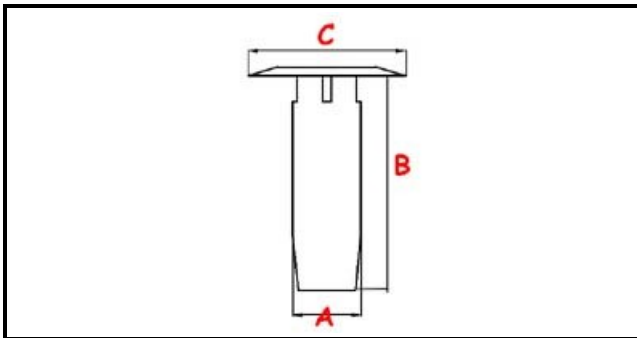

3111102

**OVERFLOW PIPE 35/40**

Date: 23-12-2024

ORIGINAL  
**OSP**  
SPARE PARTS**Technical data**

HEIGHT MM	B=170mm
MATERIAL	PLASTICA/PLASTIC
UPPER DIAMETER	C=40mm
LOWER DIAMETER	A=21mm

**Manufacturer code**