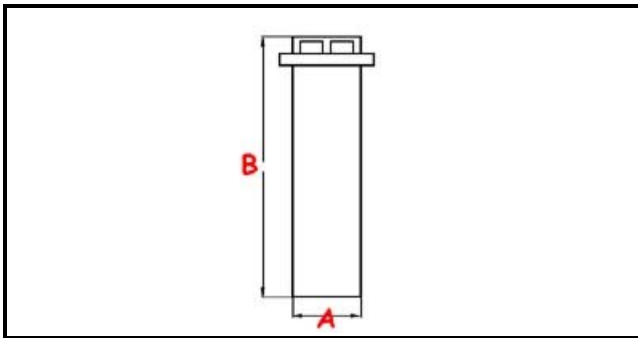

### Technical data

|                |                  |
|----------------|------------------|
| HEIGHT MM      | B=185mm          |
| GASKET         | 2102255          |
| MATERIAL       | PLASTICA/PLASTIC |
| LOWER DIAMETER | A=43,5mm         |