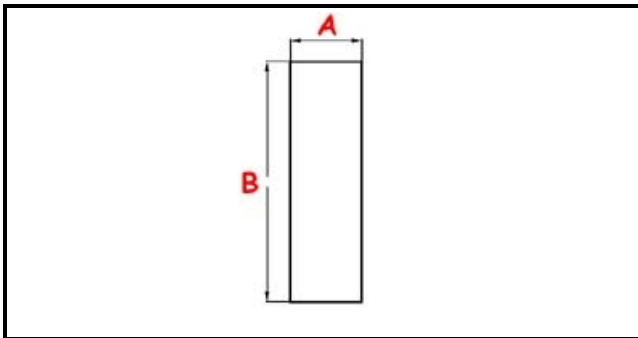

3111143

**"OVER FLOW 1""1/2 mm190 LP650-800-1200"**

Date: 22-11-2024

ORIGINAL  
**OSP**  
SPARE PARTS**Technical data**

HEIGHT MM	B=190mm
MATERIAL	INOX
LOWER DIAMETER	A=39mm

**Manufacturer code**

VELOX BARCHITTA S.R.L.