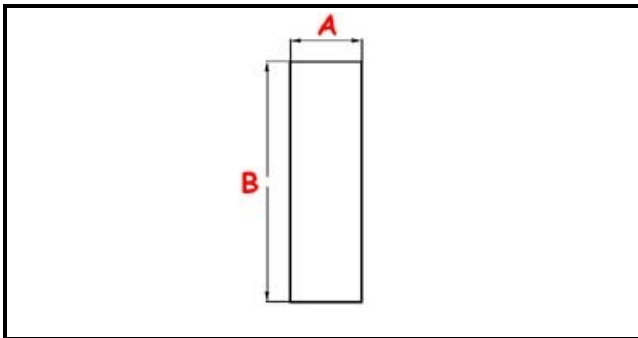

3111143

"OVER FLOW 1""1/2 mm190 LP650-800-1200"

Date: 04-03-2025

ORIGINAL
OSP
SPARE PARTS**Technical data**

HEIGHT MM	B=190mm
MATERIAL	INOX
LOWER DIAMETER	A=39mm

Manufacturer code

VELOX BARCHITTA S.R.L.