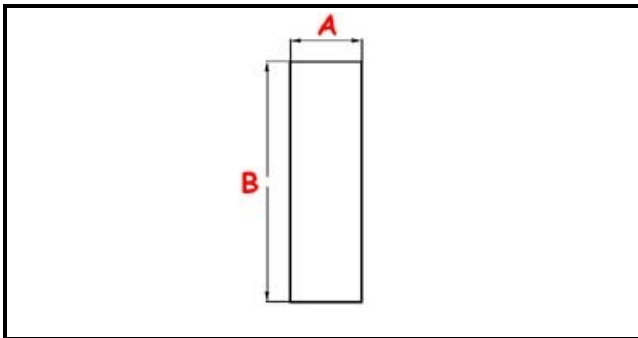

3111143

"OVER FLOW 1""1/2 mm190 LP650-800-1200"

Date: 23-12-2024

ORIGINAL
OSP
SPARE PARTS**Technical data**

HEIGHT MM	B=190mm
MATERIAL	INOX
LOWER DIAMETER	A=39mm

Manufacturer code

VELOX BARCHITTA S.R.L.