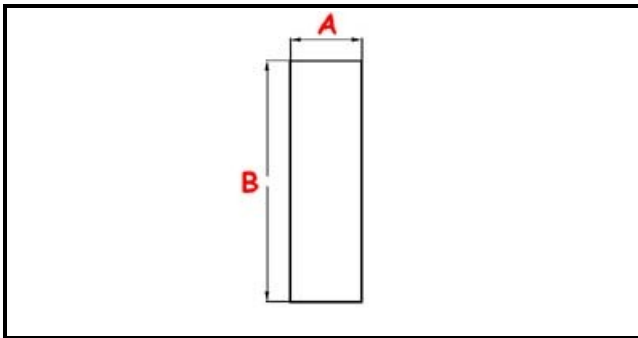

## Technical data

HEIGHT MM	B=121mm
MATERIAL	PLASTICA/PLASTIC
LOWER DIAMETER	A=28mm