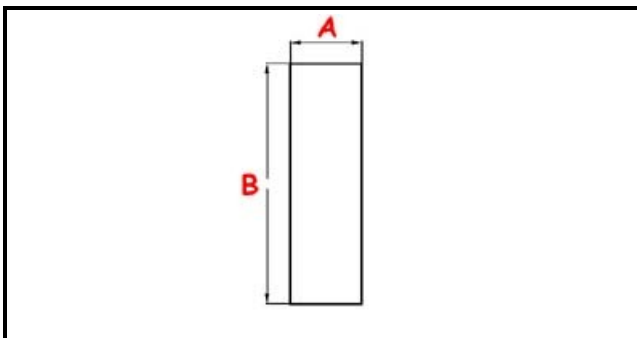

3111158

**OVER FLOW BET37/BET40/ERGON/MIDI40/SINCRO**

Date: 22-11-2024

ORIGINAL  
**OSP**  
SPARE PARTS**Technical data**

HEIGHT MM	B=106mm
MATERIAL	PLASTICA/PLASTIC
LOWER DIAMETER	A=28mm

**Manufacturer code**