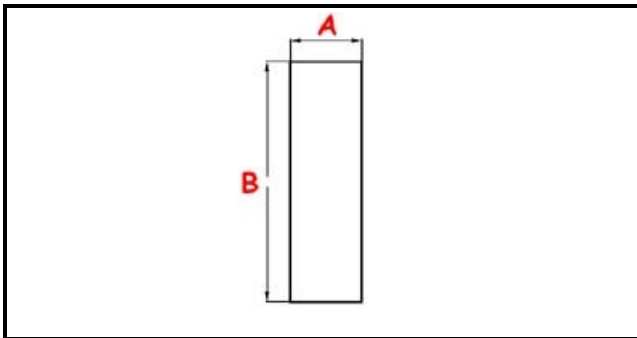

3111158

OVER FLOW BET37/BET40/ERGON/MIDI40/SINCRO

Date: 23-12-2024

ORIGINAL
OSP
SPARE PARTS**Technical data**

HEIGHT MM	B=106mm
MATERIAL	PLASTICA/PLASTIC
LOWER DIAMETER	A=28mm

Manufacturer code

UNIVERBAR SRL A SOCIO UNICO