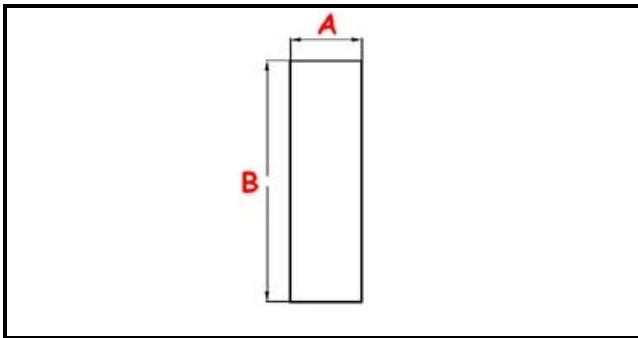

## Technical data

HEIGHT MM	B=106mm
MATERIAL	PLASTICA/PLASTIC
LOWER DIAMETER	A=28mm