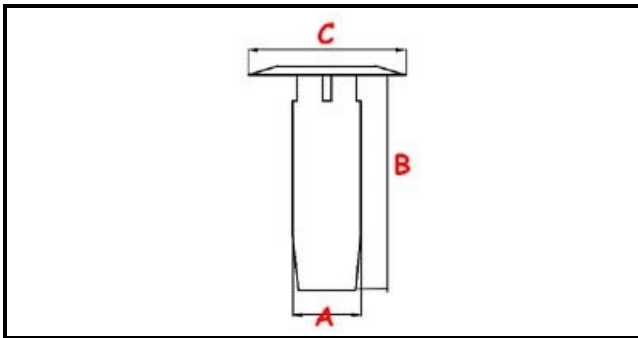

3111162

OVER FLOW COSMO/COMPACT

Date: 10-03-2025

ORIGINAL
OSP
SPARE PARTS

Technical data

HEIGHT MM	B=150mm
MATERIAL	PLASTICA/PLASTIC
UPPER DIAMETER	C=52mm
LOWER DIAMETER	A=48mm

Manufacturer code

UNIVERBAR SRL A SOCIO UNICO