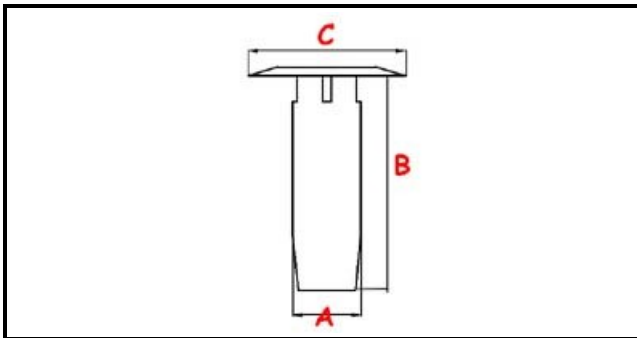

3111162

OVER FLOW COSMO/COMPACT

Date: 22-11-2024

ORIGINAL
OSP
SPARE PARTS**Technical data**

HEIGHT MM	B=150mm
MATERIAL	PLASTICA/PLASTIC
UPPER DIAMETER	C=52mm
LOWER DIAMETER	A=48mm

Manufacturer code

UNIVERBAR SRL A SOCIO UNICO