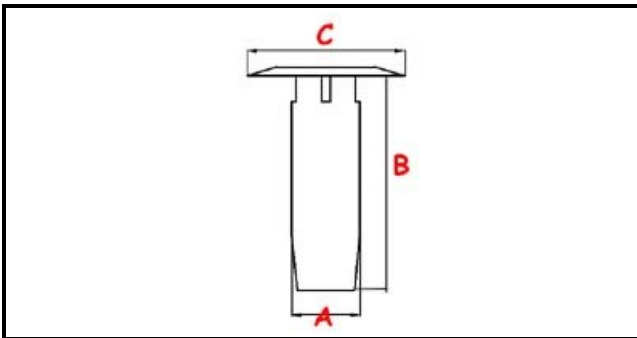

3111165

**DRAIN PUMP OVER FLOW 50/503**

Date: 14-11-2024

ORIGINAL  
**OSP**  
SPARE PARTS**Technical data**

HEIGHT MM	B=147mm
MATERIAL	PLASTICA/PLASTIC
UPPER DIAMETER	C=55mm
LOWER DIAMETER	A=32mm

**Manufacturer code**