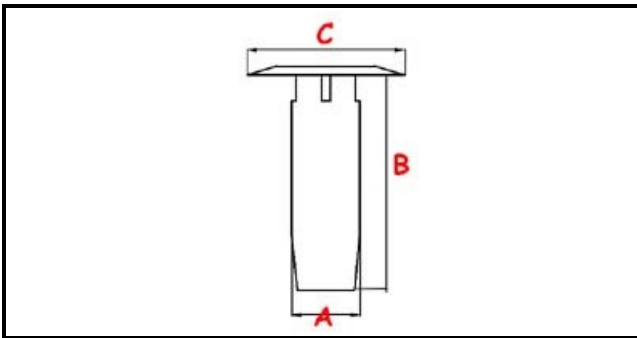

# OVERFLOW PIPE D. 32X195 MM

Date: 15-04-2025

ORIGINAL  
**OSP**  
SPARE PARTS

## Technical data

HEIGHT MM	B=203mm
MATERIAL	PLASTICA/PLASTIC
UPPER DIAMETER	C=55mm
LOWER DIAMETER	A=32mm