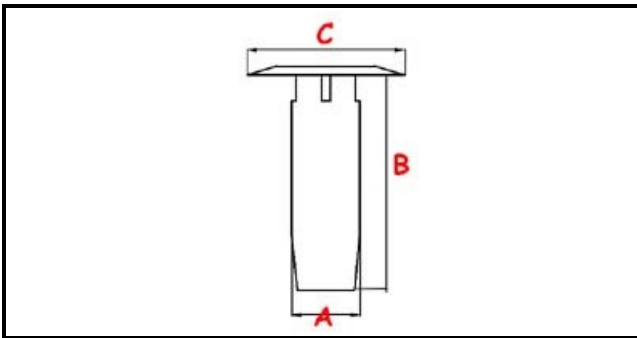

# OVERFLOW PIPE D. 32X195 MM

Date: 10-03-2025

ORIGINAL  
**OSP**  
SPARE PARTS

## Technical data

HEIGHT MM	B=203mm
MATERIAL	PLASTICA/PLASTIC
UPPER DIAMETER	C=55mm
LOWER DIAMETER	A=32mm