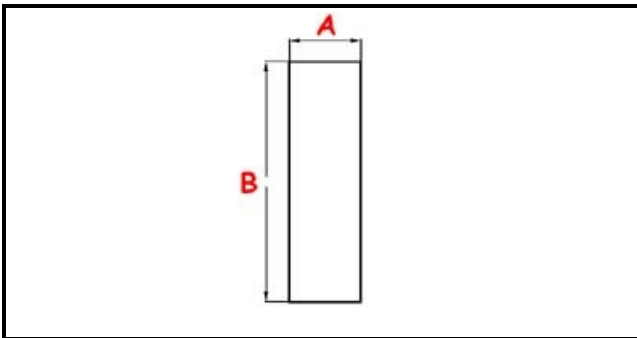

3111185

OVERFLOW 325MM INOX

Date: 23-11-2024

ORIGINAL
OSP
SPARE PARTS**Technical data**

HEIGHT MM	B=347mm
MATERIAL	PLASTICA/PLASTIC
LOWER DIAMETER	A=33mm

Manufacturer code

SILANOS SRL
ANGELO PO GRANDI CUCINE SPA
SILANOS SRL