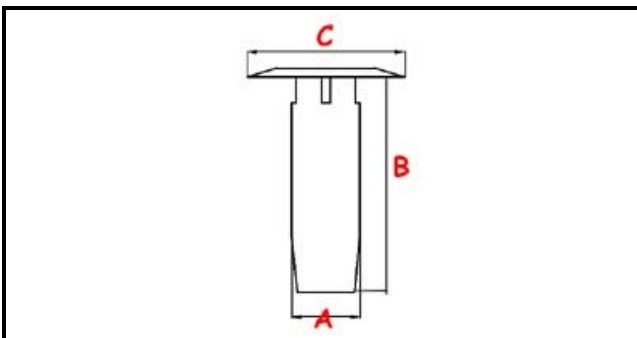

## Technical data

HEIGHT MM	B=126mm
MATERIAL	PLASTICA/PLASTIC
UPPER DIAMETER	C=52mm
LOWER DIAMETER	A=43mm