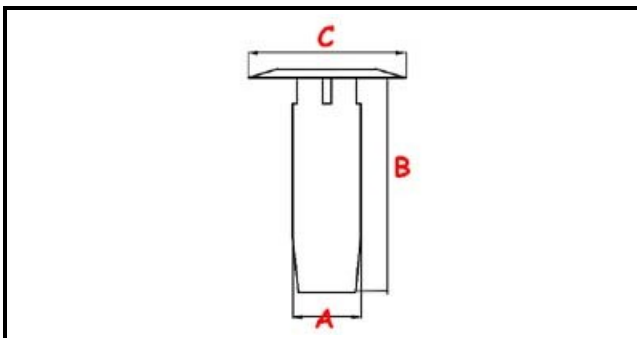

3111233

OVERFLOW 117mm N600-N700 MOPLEN T.N.

Date: 04-03-2025

ORIGINAL
OSP
SPARE PARTS**Technical data**

HEIGHT MM	B=112mm
MATERIAL	PLASTICA/PLASTIC
UPPER DIAMETER	C=34mm
LOWER DIAMETER	A=31mm

Manufacturer code