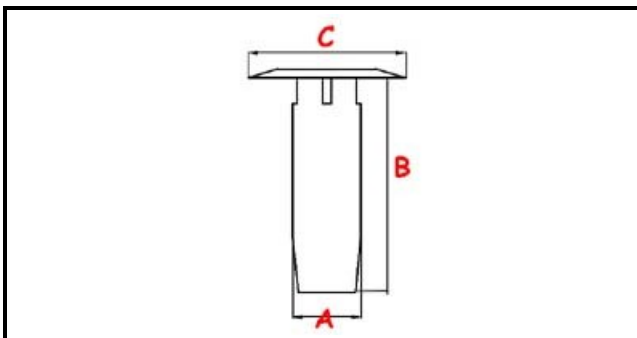

3111238

OVERFLOW NE1000 PPL

Date: 09-01-2025

ORIGINAL
OSP
SPARE PARTS**Technical data**

HEIGHT MM	B=238mm
MATERIAL	PLASTICA/PLASTIC
UPPER DIAMETER	C=34mm
LOWER DIAMETER	A=31mm

Manufacturer code

SILANOS SRL