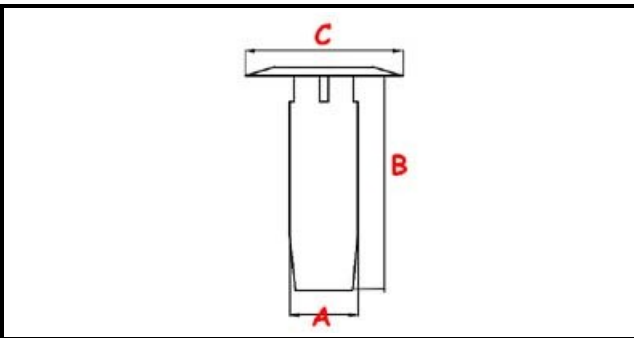

3111249

OVERFLOW

Date: 22-11-2024

ORIGINAL
OSP
SPARE PARTS**Technical data**

HEIGHT MM	B=263mm
MATERIAL	INOX
UPPER DIAMETER	C=40mm
LOWER DIAMETER	A=37mm

Manufacturer code

COMENDA - ALI GROUP SRL A SOCIO UNICO