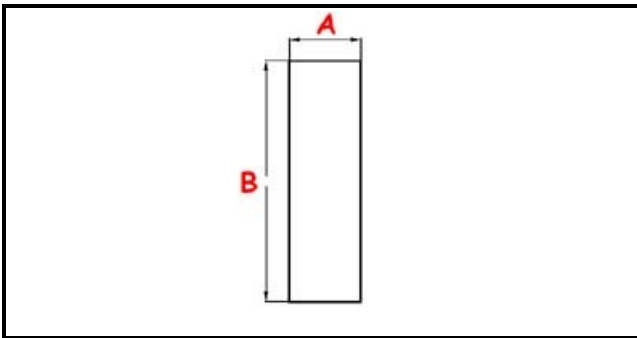

3111271

OVERFLOW PIPE

Date: 11-03-2025

Technical data

HEIGHT MM	B=80mm
UPPER DIAMETER	A=40mm

Manufacturer code

ELECTROLUX PROFESSIONAL S.P.A.