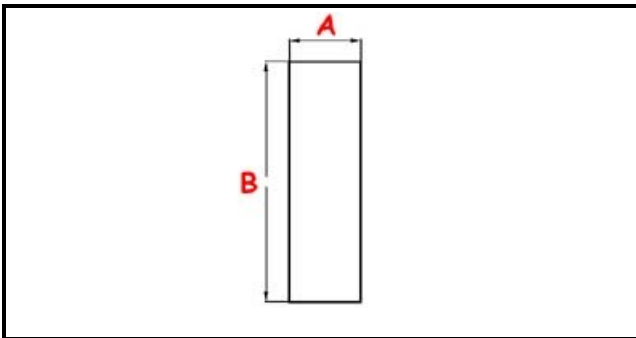

3111271

OVERFLOW PIPE

Date: 30-01-2025

**Technical data**

HEIGHT MM	B=80mm
UPPER DIAMETER	A=40mm

Manufacturer code

ELECTROLUX PROFESSIONAL S.P.A.