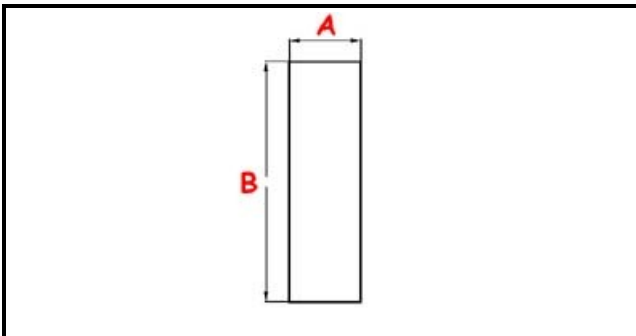

3111271

OVERFLOW PIPE

Date: 22-12-2024

**Technical data**

HEIGHT MM	B=80mm
UPPER DIAMETER	A=40mm

Manufacturer code

ELECTROLUX PROFESSIONAL S.P.A.