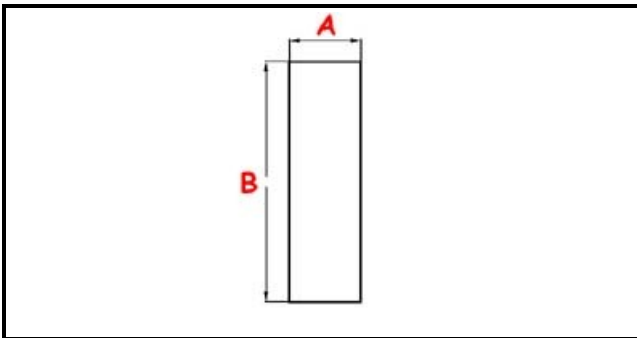

3111271

OVERFLOW PIPE

Date: 22-11-2024

**Technical data**

HEIGHT MM	B=80mm
UPPER DIAMETER	A=40mm

Manufacturer code

ELECTROLUX PROFESSIONAL S.P.A.