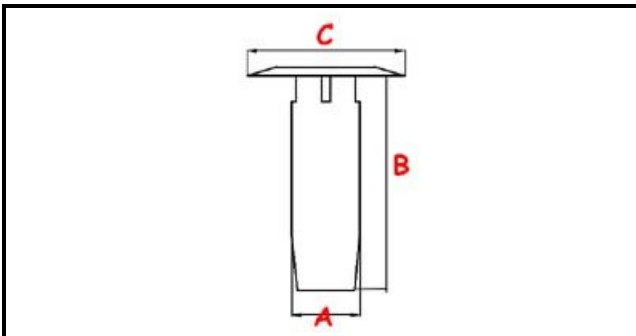

3111273

OVERFLOW H=190

Date: 22-11-2024

**Technical data**

HEIGHT MM	B=190mm
LOWER DIAMETER	A=32mm

Manufacturer code

MODULAR PROFESSIONAL SRL