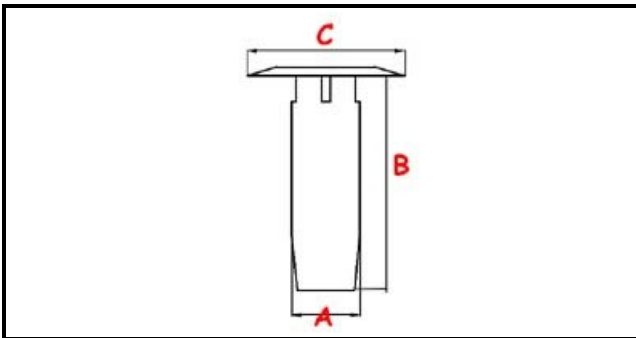

3111273

**OVERFLOW H=190**

Date: 23-12-2024

**Technical data**

HEIGHT MM	B=190mm
LOWER DIAMETER	A=32mm

**Manufacturer code**

MODULAR PROFESSIONAL SRL