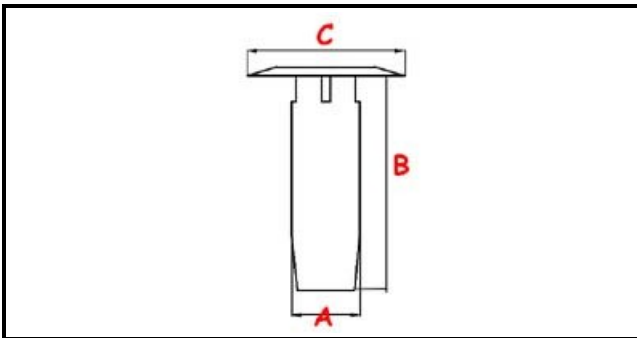

3111273

OVERFLOW H=190

Date: 19-09-2024

**Technical data**

HEIGHT MM	B=190mm
LOWER DIAMETER	A=32mm

Manufacturer code

MODULAR PROFESSIONAL SRL