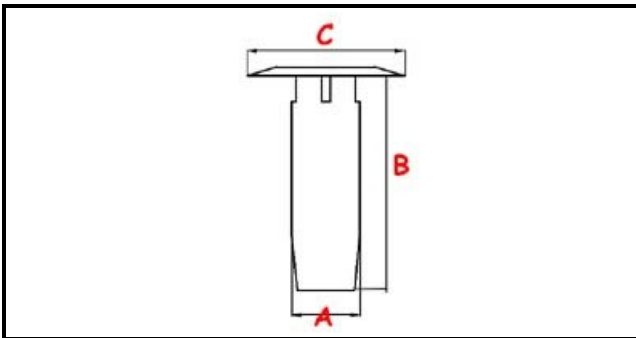

3111273

OVERFLOW H=190

Date: 30-01-2025

**Technical data**

HEIGHT MM	B=190mm
LOWER DIAMETER	A=32mm

Manufacturer code

MODULAR PROFESSIONAL SRL