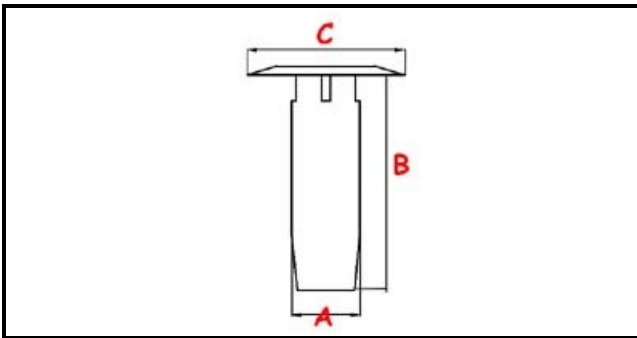

3111273

OVERFLOW H=190

Date: 11-03-2025

Technical data

HEIGHT MM	B=190mm
LOWER DIAMETER	A=32mm

Manufacturer code

MODULAR PROFESSIONAL SRL