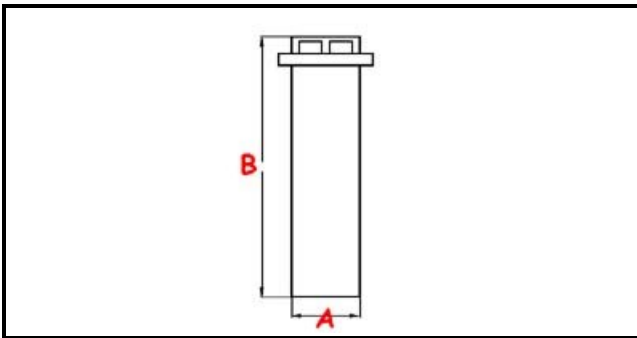

3111280

OVERFLOW N650-N750-E45-E50 PS 2015

Date: 06-04-2025

Technical data

HEIGHT MM	B=175mm
UPPER DIAMETER	C=36mm
LOWER DIAMETER	A=28mm

Manufacturer code

SILANOS SRL