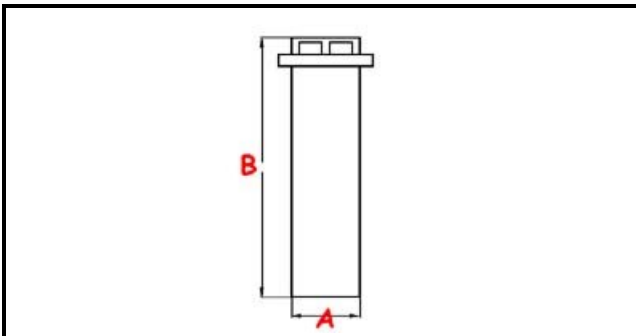

3111280

**OVERFLOW N650-N750-E45-E50 PS 2015**

Date: 04-03-2025

**Technical data**

HEIGHT MM	B=175mm
UPPER DIAMETER	C=36mm
LOWER DIAMETER	A=28mm

**Manufacturer code**

SILANOS SRL