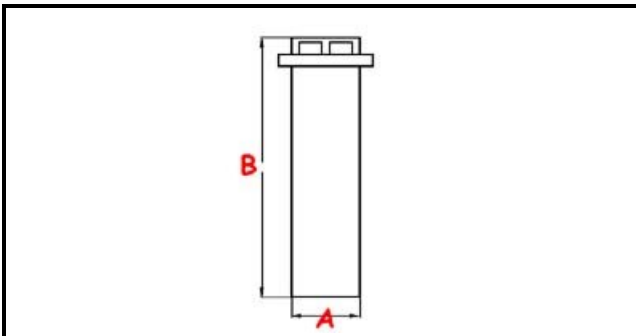

3111280

OVERFLOW N650-N750-E45-E50 PS 2015

Date: 30-01-2025

**Technical data**

HEIGHT MM	B=175mm
UPPER DIAMETER	C=36mm
LOWER DIAMETER	A=28mm

Manufacturer code

SILANOS SRL