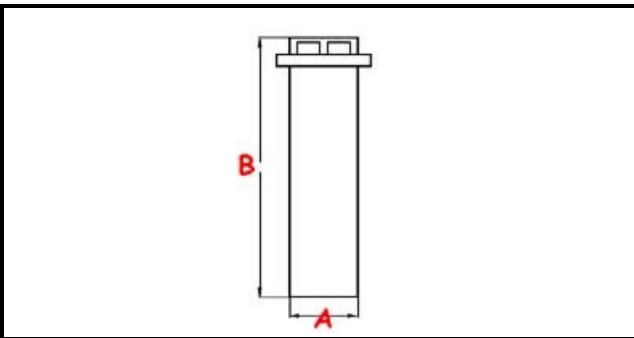

3111280

**OVERFLOW N650-N750-E45-E50 PS 2015**

Date: 23-12-2024

**Technical data**

HEIGHT MM	B=175mm
UPPER DIAMETER	C=36mm
LOWER DIAMETER	A=28mm

**Manufacturer code**

SILANOS SRL