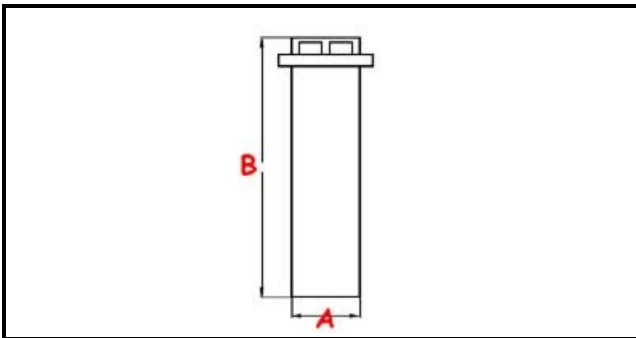

3111280

OVERFLOW N650-N750-E45-E50 PS 2015

Date: 10-11-2024

**Technical data**

HEIGHT MM	B=175mm
UPPER DIAMETER	C=36mm
LOWER DIAMETER	A=28mm

Manufacturer code

SILANOS SRL