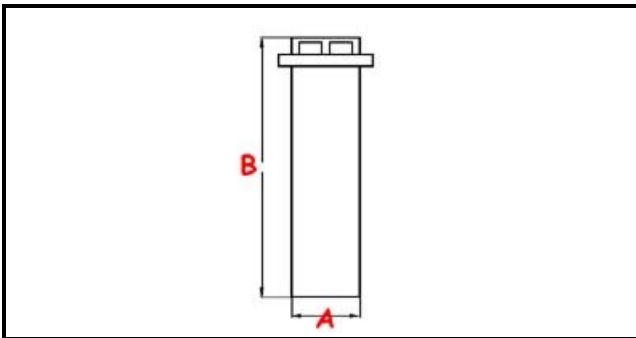

3111280

OVERFLOW N650-N750-E45-E50 PS 2015

Date: 22-11-2024

**Technical data**

HEIGHT MM	B=175mm
UPPER DIAMETER	C=36mm
LOWER DIAMETER	A=28mm

Manufacturer code

SILANOS SRL