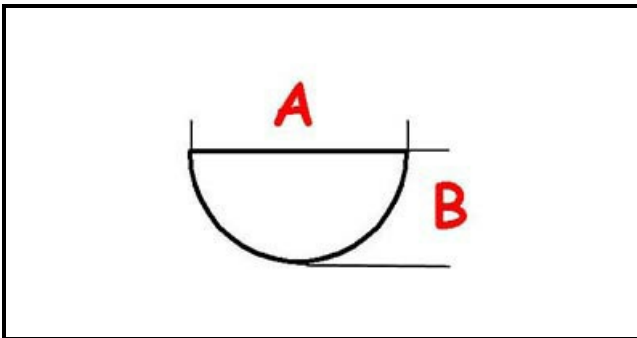

4217134

PIN VALVE EUROSIT 630

Date: 22-12-2024

ORIGINAL
OSP
SPARE PARTS**Technical data**

DEPTH MM	A=8mm
WIDTH MM	B=6,5mm
SHAFT mm	L=35mm

Manufacturer code

ANGELO PO GRANDI CUCINE SPA