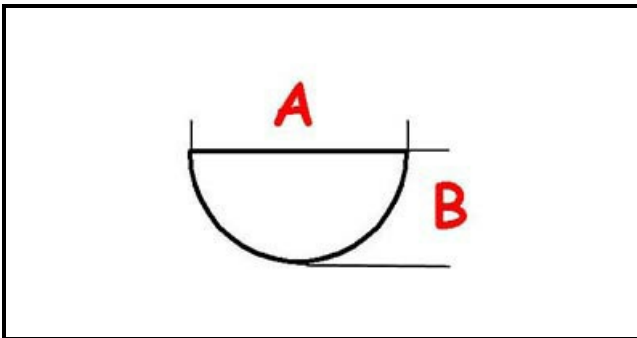

4217134

**PIN VALVE EUROSIT 630**

Date: 15-11-2024

ORIGINAL  
**OSP**  
SPARE PARTS**Technical data**

DEPTH MM	A=8mm
WIDTH MM	B=6,5mm
SHAFT mm	L=35mm

**Manufacturer code**

ANGELO PO GRANDI CUCINE SPA