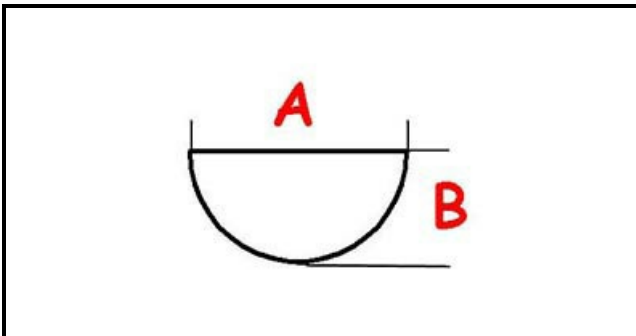

4217789

PIN

Date: 23-02-2025

**Technical data**

DEPTH MM	A=8mm
WIDTH MM	B=6,5mm
SHAFT mm	L=56mm

Manufacturer code

SIT SPA