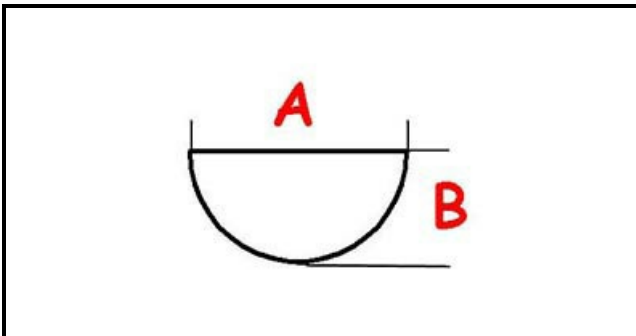

4217789

**PIN**

Date: 22-01-2025

**Technical data**

DEPTH MM	A=8mm
WIDTH MM	B=6,5mm
SHAFT mm	L=56mm

**Manufacturer code**

SIT SPA