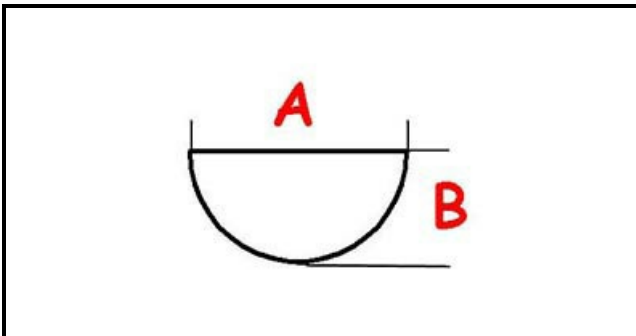

4217789

PIN

Date: 22-11-2024

**Technical data**

DEPTH MM	A=8mm
WIDTH MM	B=6,5mm
SHAFT mm	L=56mm

Manufacturer code

SIT SPA