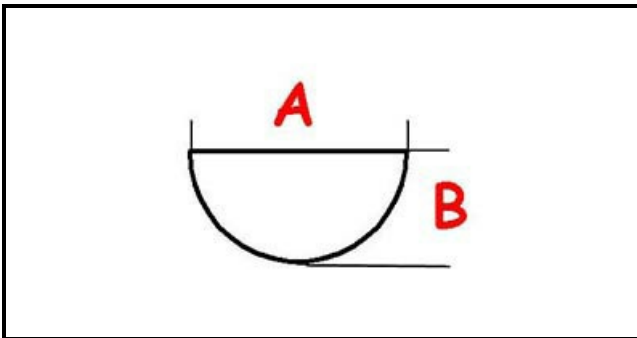

4217807

HANDLE PIN

Date: 24-11-2024

ORIGINAL
OSP
SPARE PARTS**Technical data**

DEPTH MM	A=8mm
WIDTH MM	B=6,5mm
SHAFT mm	L=10mm

Manufacturer code

LOTUS SPA