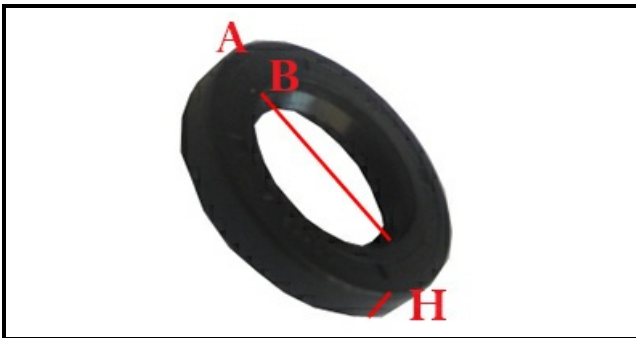

4217890

**OIL SEAL**

Date: 23-12-2024

ORIGINAL  
**OSP**  
SPARE PARTS**Technical data**

HEIGHT MM	H=7mm
INTERNAL DIAMETER mm	B=34mm
EXTERNAL DIAMETER mm	A=62mm

**Manufacturer code**

ELECTROLUX PROFESSIONAL S.P.A.