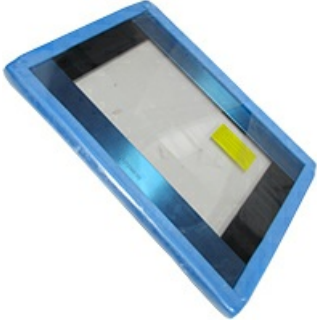

4218176

EXTERNAL GLASS ASSEMBLY ALFA43

Date: 27-02-2025

Manufacturer code

SMEG SPA