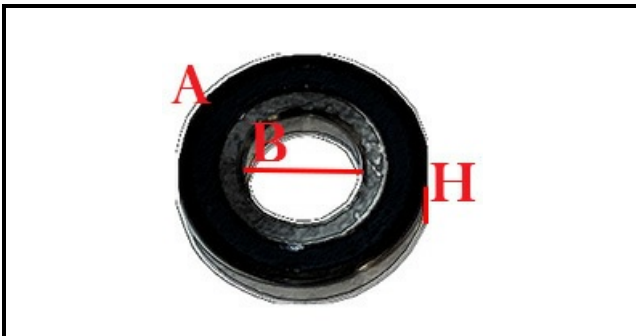

4120724

BEARING

Date: 24-12-2024

**ORIGINAL
OSP
SPARE PARTS****Technical data**

DEPTH MM	A=30mm\
WIDTH MM	B=18mm
HEIGHT MM	H=9mm

Manufacturer code

ELFRAMO SPA