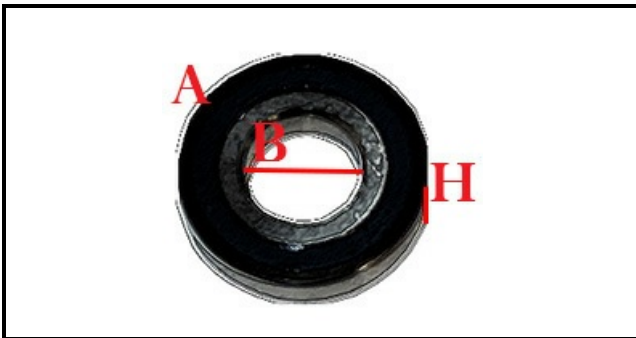

4120724

BEARING

Date: 23-01-2025

**ORIGINAL
OSP
SPARE PARTS****Technical data**

DEPTH MM	A=30mm\
WIDTH MM	B=18mm
HEIGHT MM	H=9mm

Manufacturer code

ELFRAMO SPA