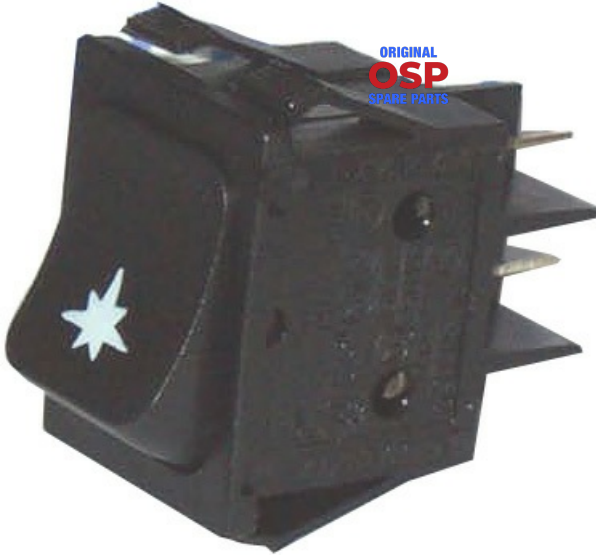

1132015

PIEZO PUSH-BUTTON CB

Date: 24-11-2024

Manufacturer code

CB SRL