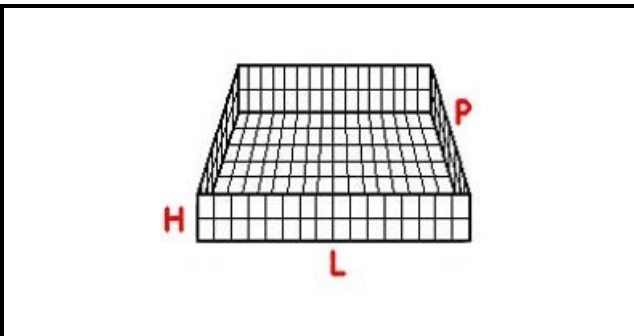

5101082

CUTLERY BASKET 50X50

Date: 22-11-2024

Technical data

DEPTH MM	L=500mm
WIDTH MM	P=500mm
HEIGHT MM	H=110mm
MATERIAL	PLASTICA/PLASTIC