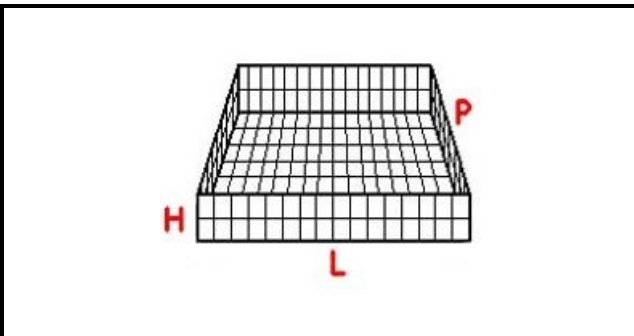

5101082

CUTLERY BASKET 50X50

Date: 15-03-2025

Technical data

DEPTH MM	L=500mm
WIDTH MM	P=500mm
HEIGHT MM	H=110mm
MATERIAL	PLASTICA/PLASTIC