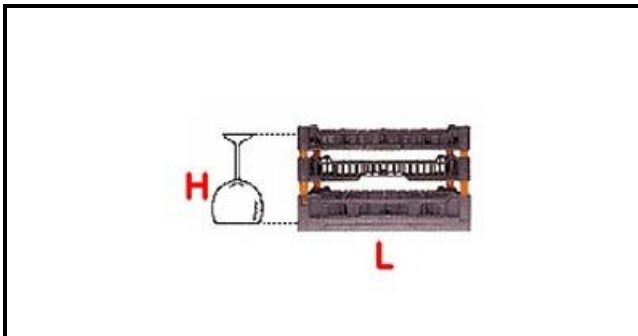

5101144

BASKET 500X500mm 12 PLACES

Date: 02-02-2025

**Technical data**

DEPTH MM	L=500mm
WIDTH MM	P=500mm
HEIGHT MM	H=265mm
MATERIAL	PLASTICA/PLASTIC