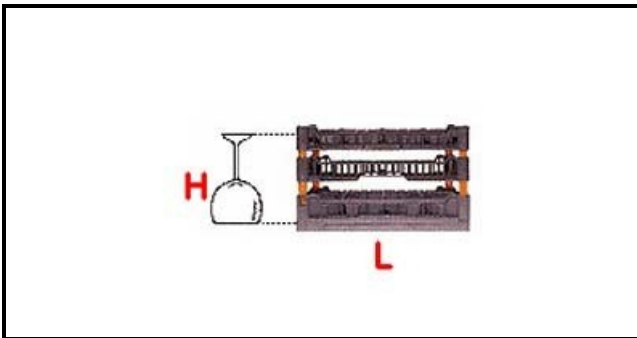

5101144

BASKET 500X500mm 12 PLACES

Date: 22-12-2024

**Technical data**

DEPTH MM	L=500mm
WIDTH MM	P=500mm
HEIGHT MM	H=265mm
MATERIAL	PLASTICA/PLASTIC