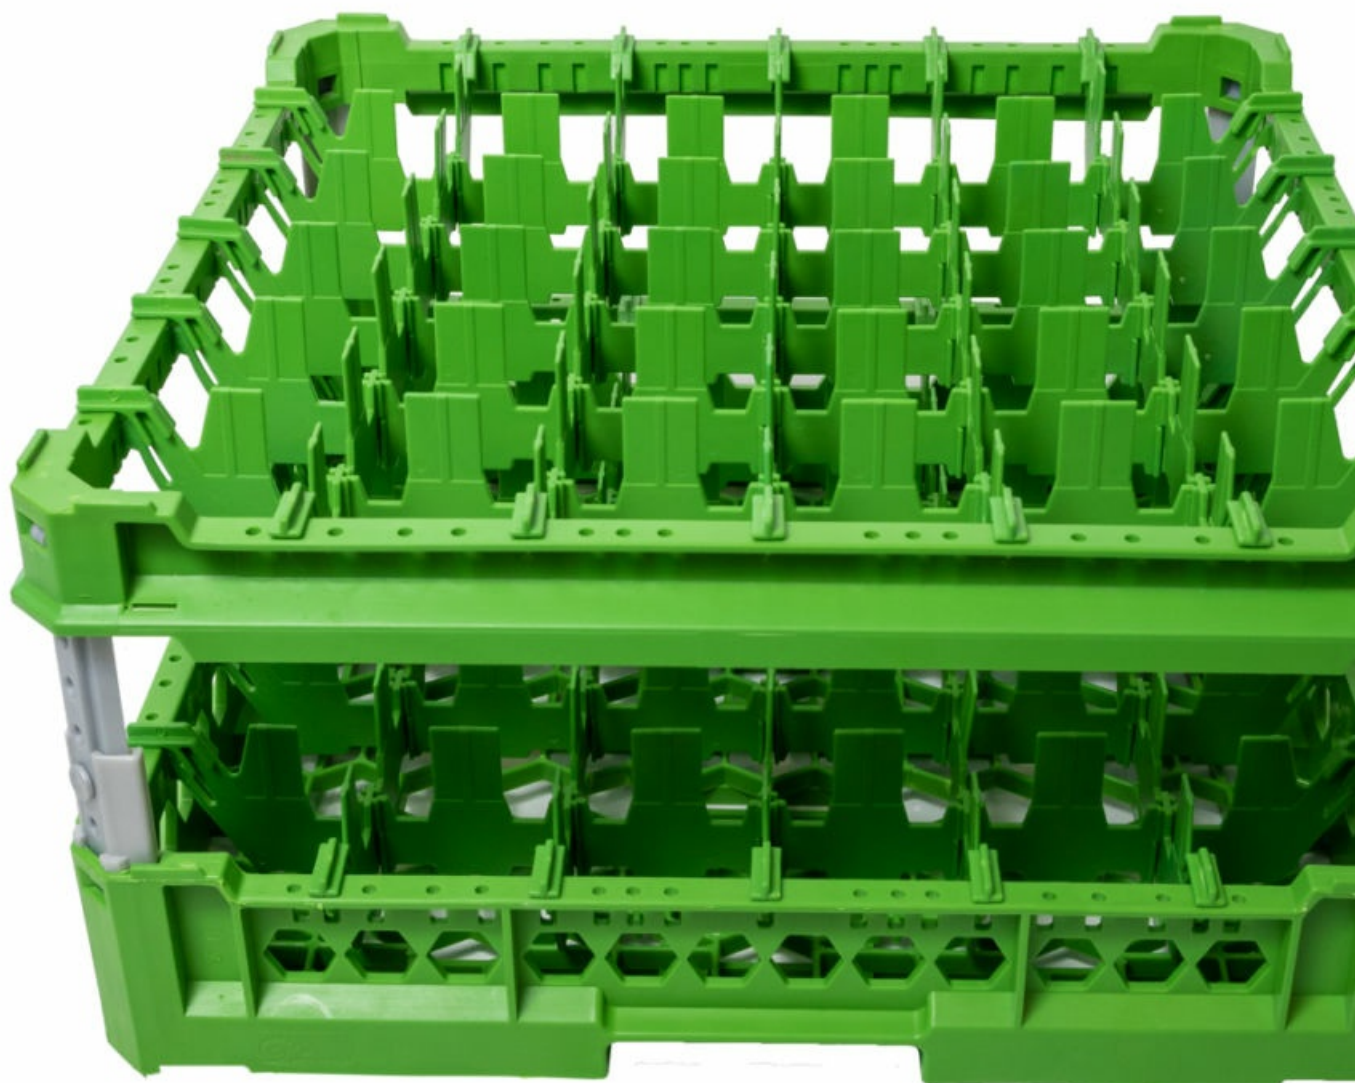

5101157

**BASKET 50X50 GLASSES 6X6 PLACES KIT 3 HEIGHT 120-240mm
GREEN**

Date: 23-02-2025

Technical data

DEPTH MM	L=500mm
WIDTH MM	P=500mm
GLASS DIAMETER MAX mm	Dmax=72mm
HEIGHT MIN. mm	Hmin=120mm
HEIGHT MAX mm	Hmax=240mm
SPACES NUMBER	36