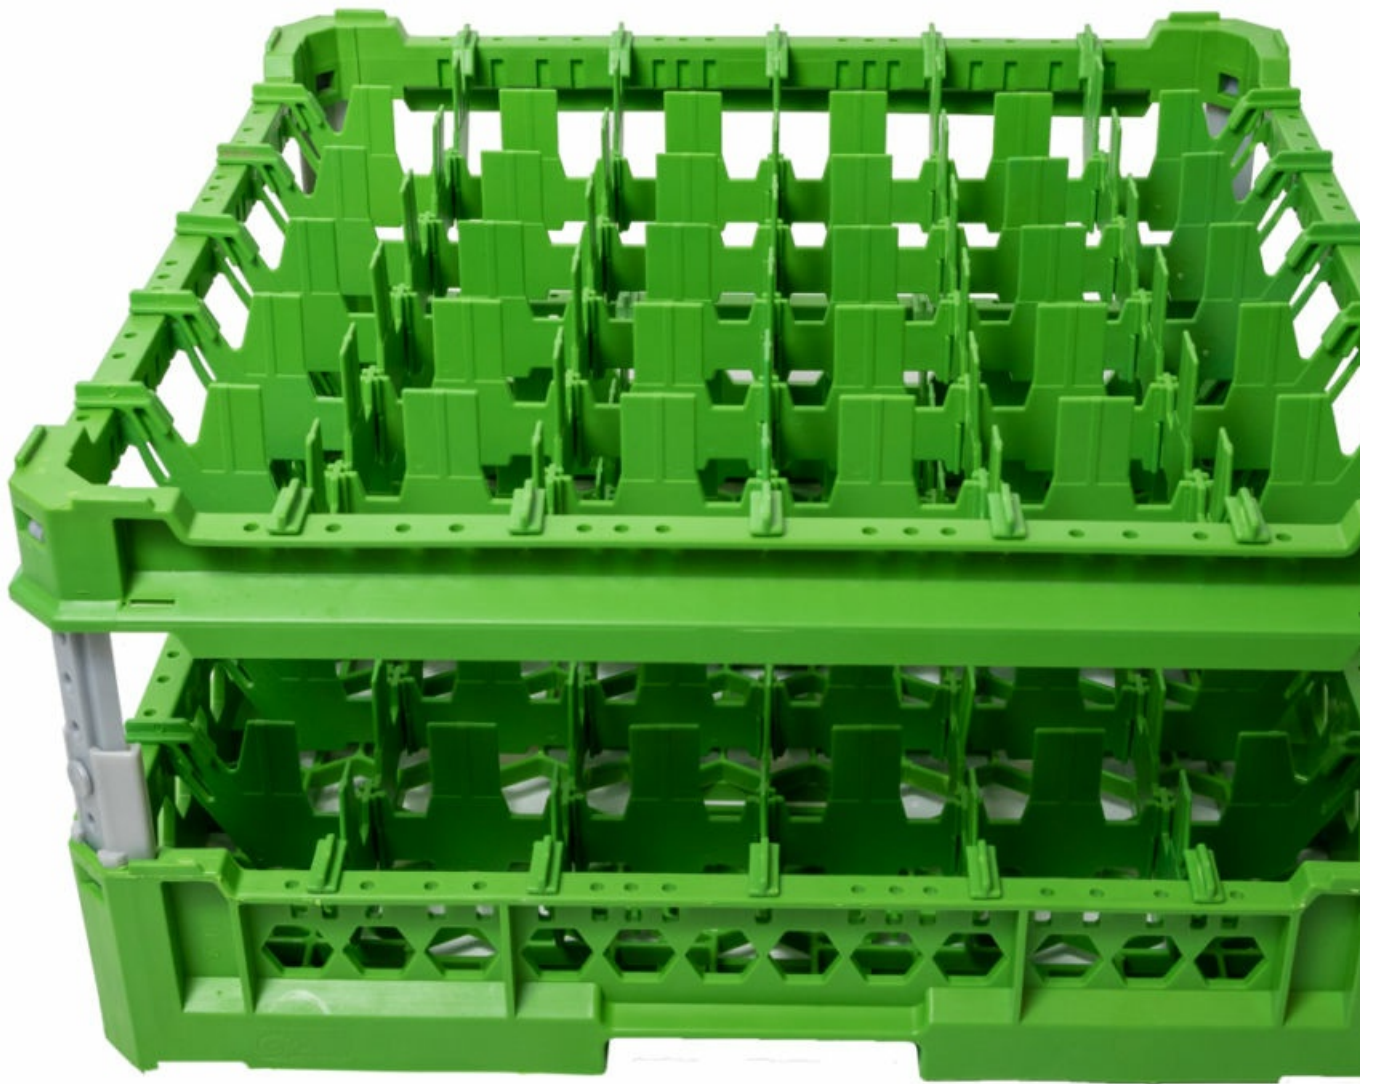

5101157

**BASKET 50X50 GLASSES 6X6 PLACES KIT 3 HEIGHT 120-240mm GREEN**

Date: 08-04-2025

## Technical data

---

DEPTH MM	L=500mm
WIDTH MM	P=500mm
GLASS DIAMETER MAX mm	Dmax=72mm
HEIGHT MIN. mm	Hmin=120mm
HEIGHT MAX mm	Hmax=240mm
SPACES NUMBER	36