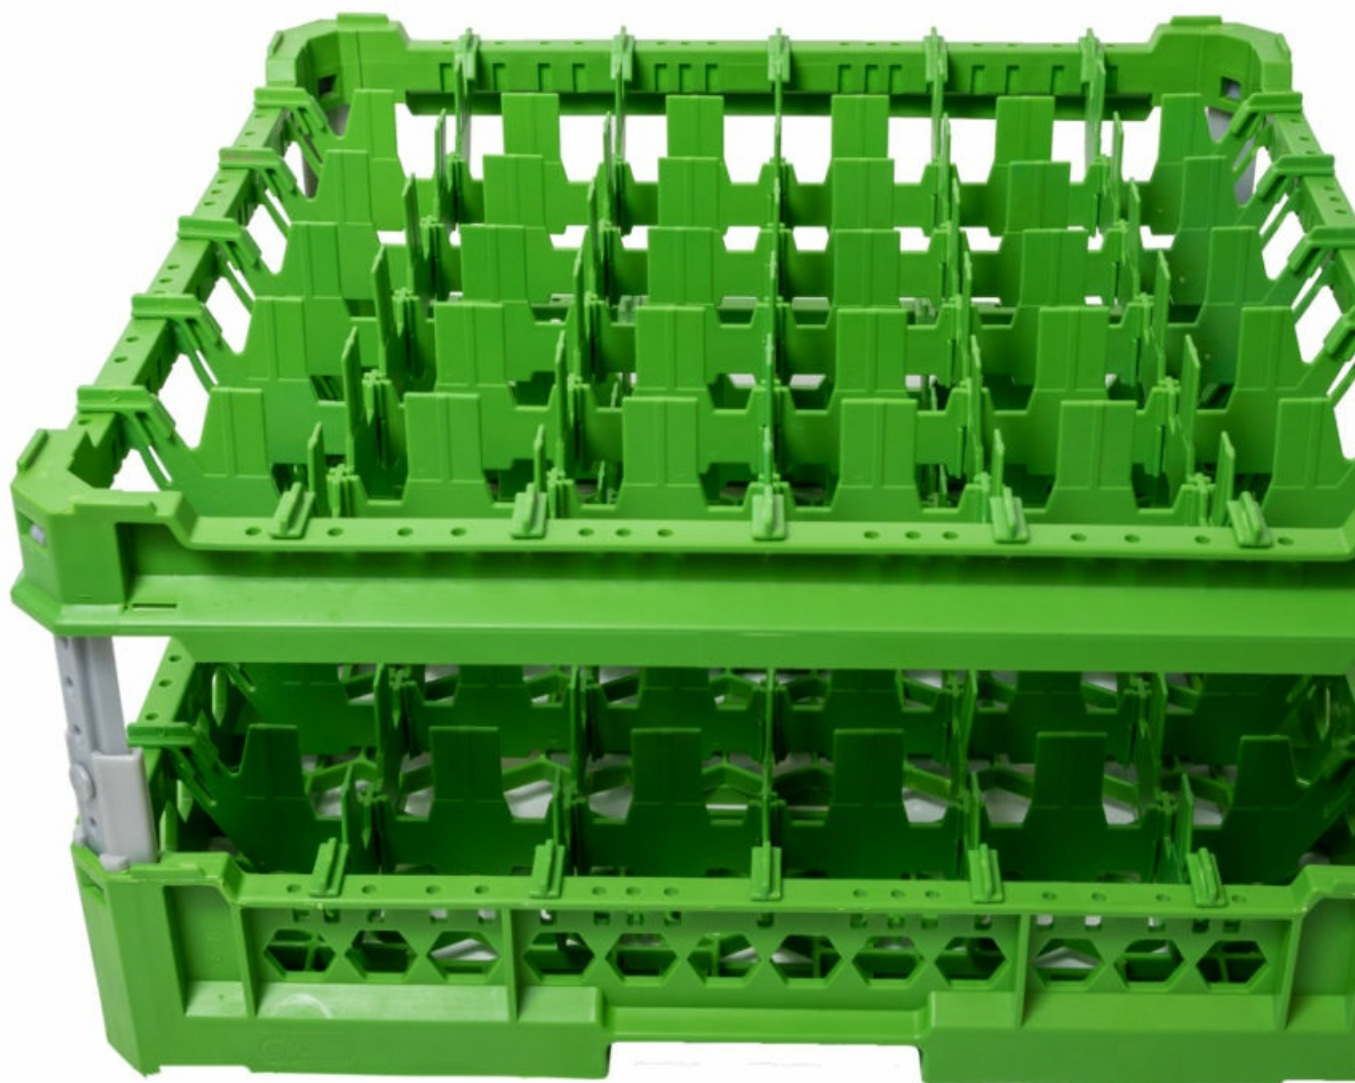

5101157

**BASKET 50X50 GLASSES 6X6 PLACES KIT 3 HEIGHT 120-240mm  
GREEN**

Date: 25-11-2024

**Technical data**

---

DEPTH MM	L=500mm
WIDTH MM	P=500mm
GLASS DIAMETER MAX mm	Dmax=72mm
HEIGHT MIN. mm	Hmin=120mm
HEIGHT MAX mm	Hmax=240mm
SPACES NUMBER	36