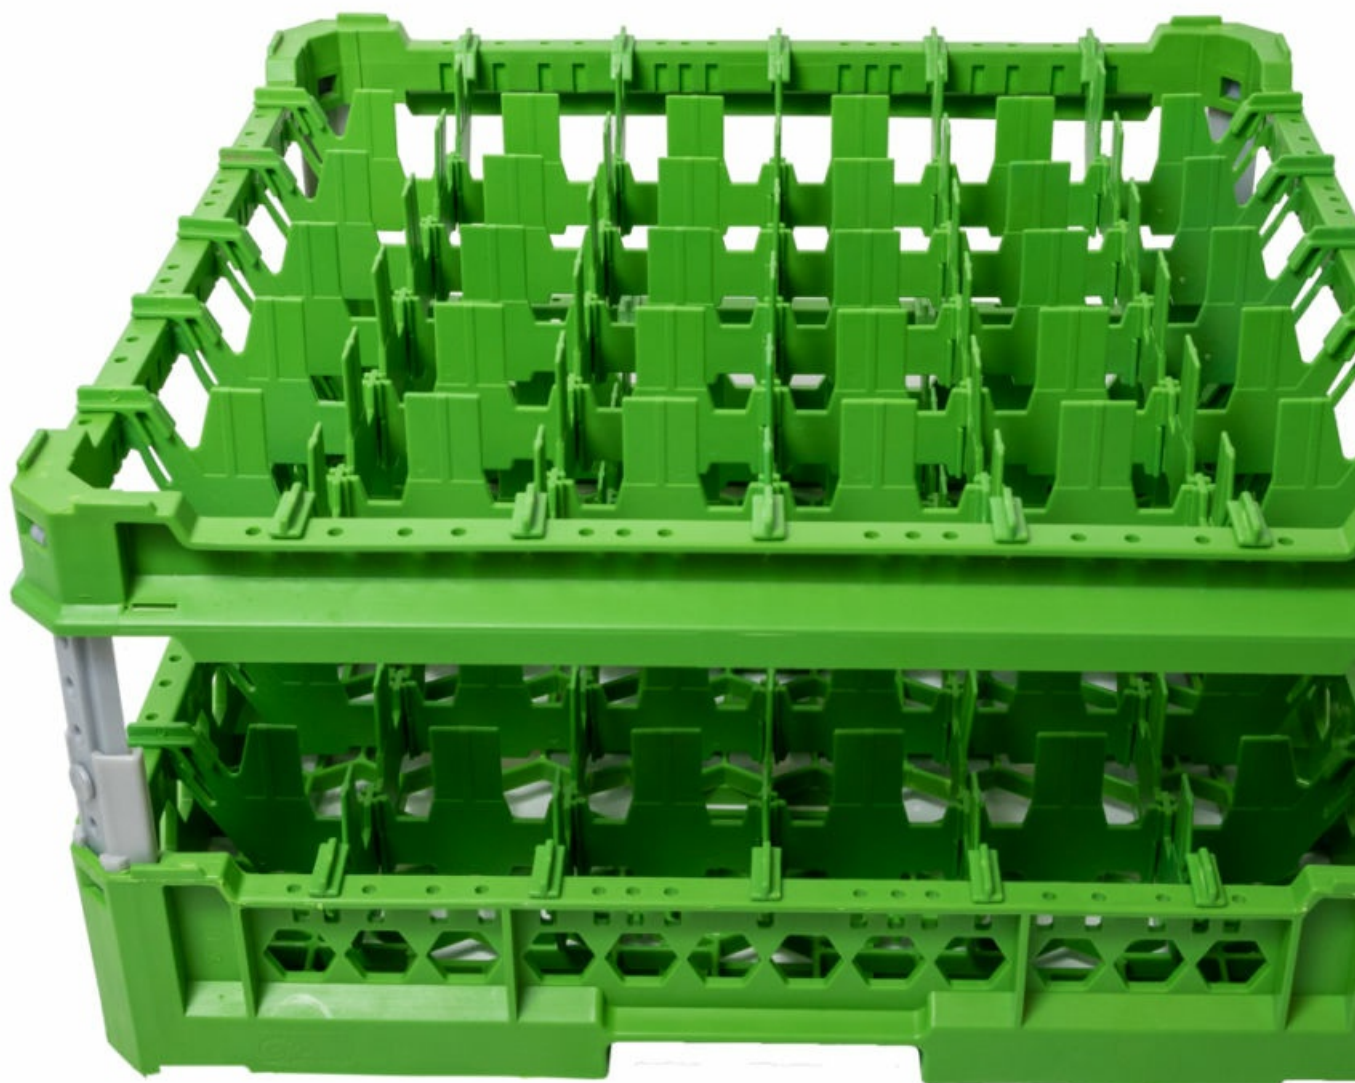

5101157

**BASKET 50X50 GLASSES 6X6 PLACES KIT 3 HEIGHT 120-240mm  
GREEN**

Date: 09-01-2025

## Technical data

---

DEPTH MM	L=500mm
WIDTH MM	P=500mm
GLASS DIAMETER MAX mm	Dmax=72mm
HEIGHT MIN. mm	Hmin=120mm
HEIGHT MAX mm	Hmax=240mm
SPACES NUMBER	36