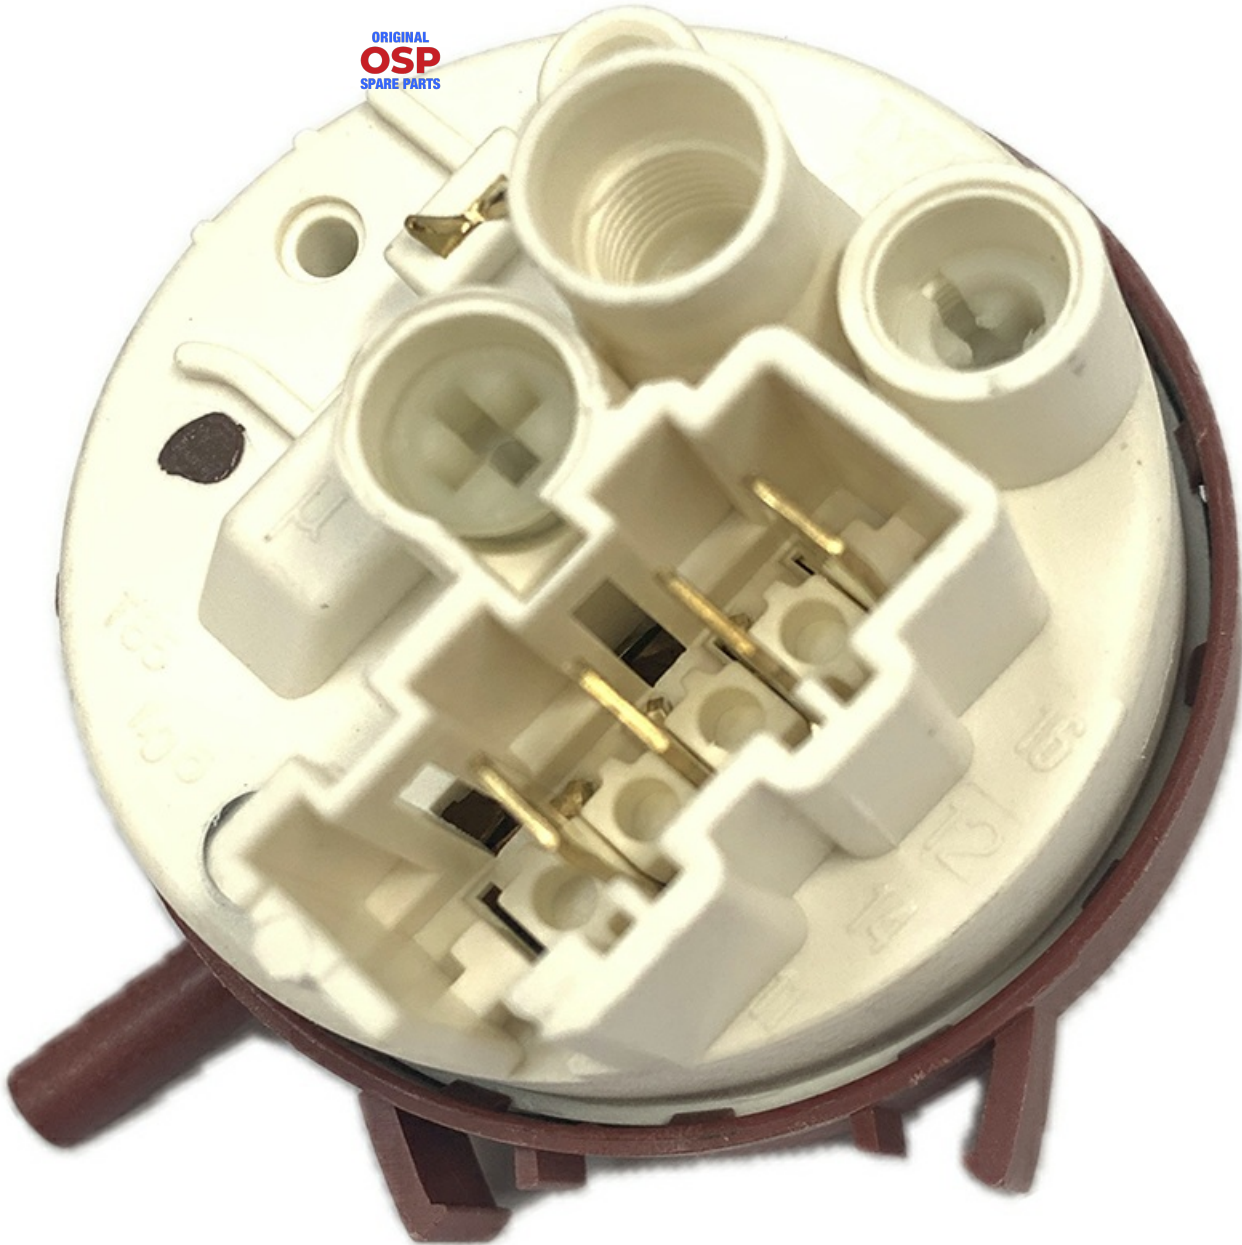

1113206

# PRESS.50/33 PRF 500 UL

Date: 22-12-2024

ORIGINAL  
**OSP**  
SPARE PARTS