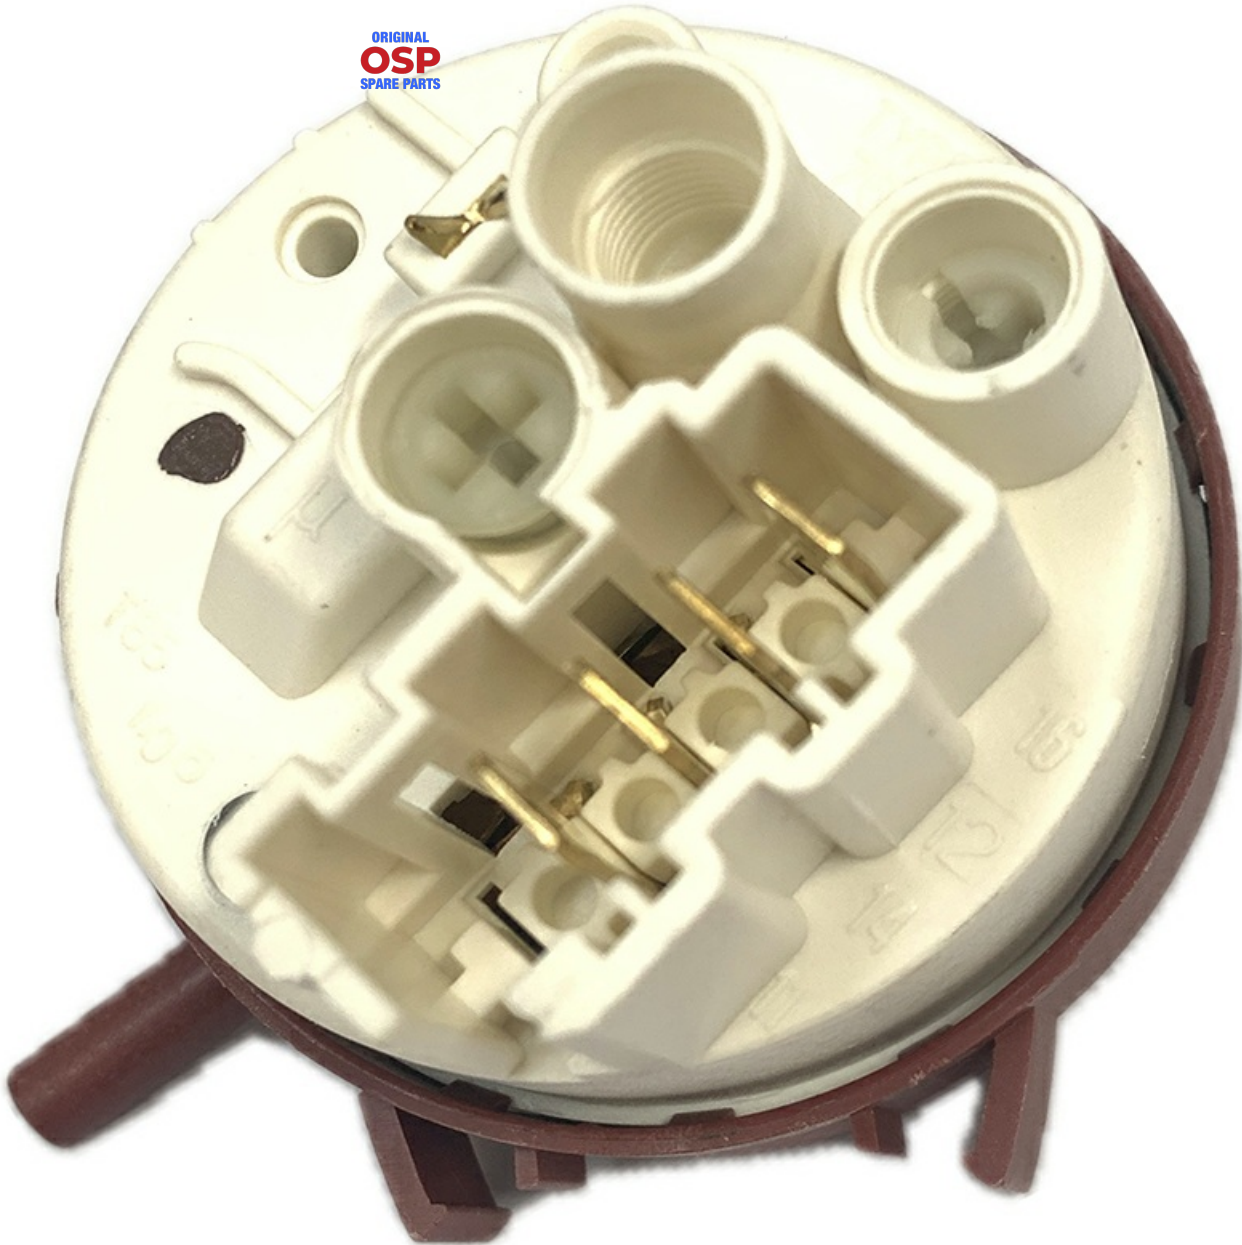

1113206

PRESS.50/33 PRF 500 UL

Date: 22-11-2024

ORIGINAL
OSP
SPARE PARTS

Manufacturer code

SMEG SPA