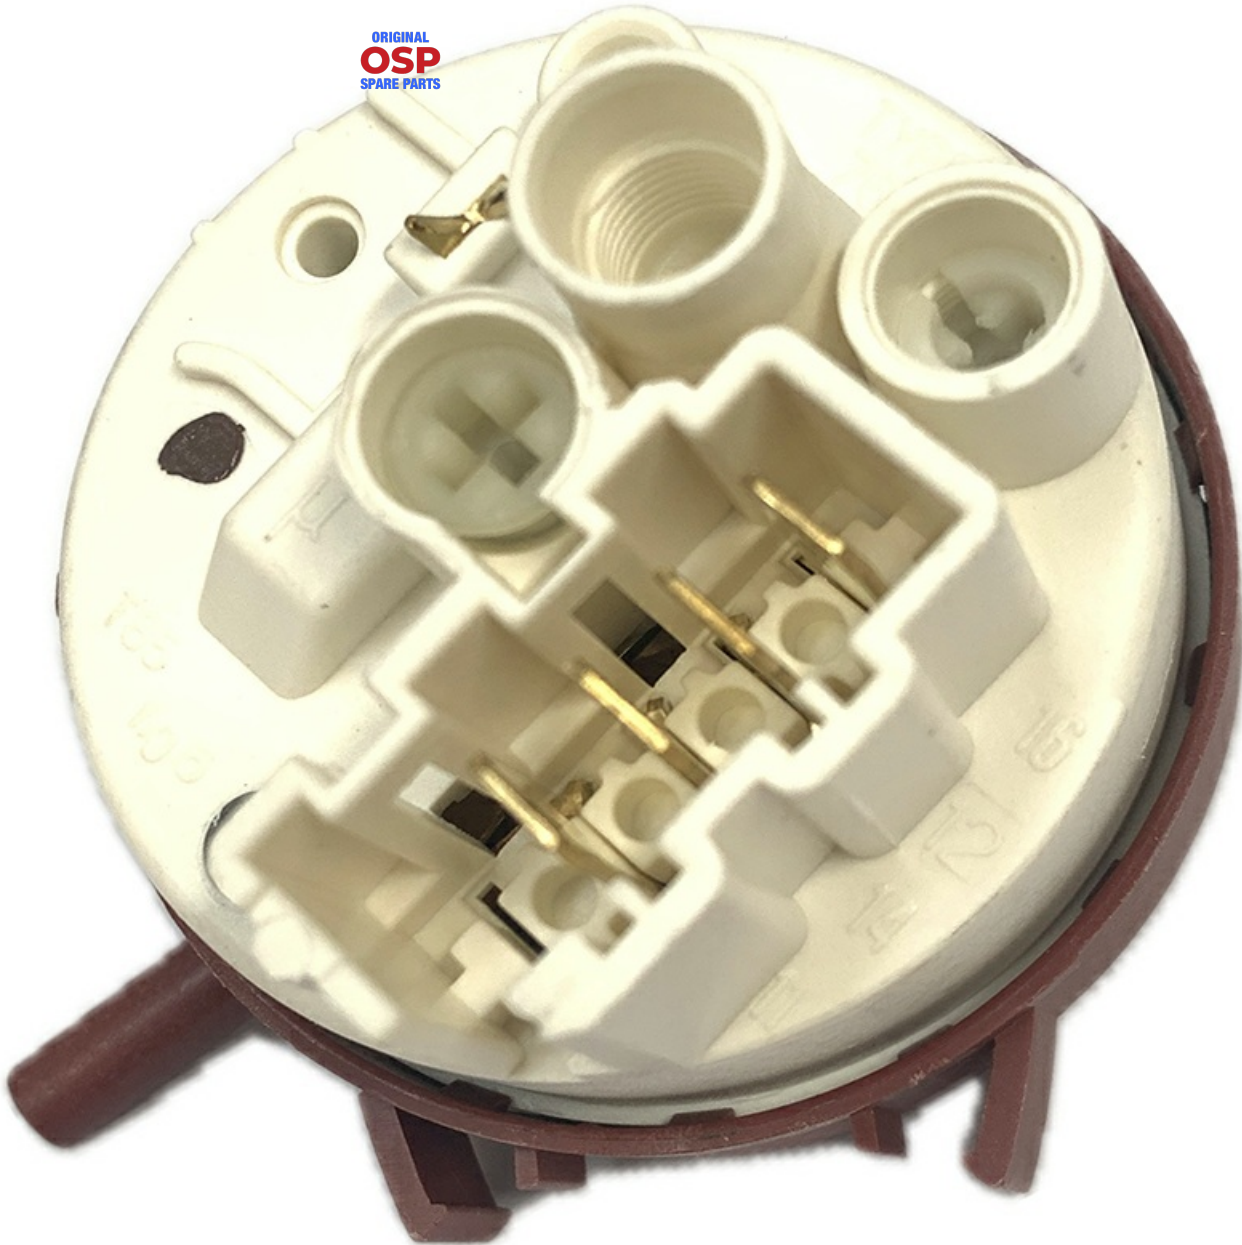

1113206

PRESS.50/33 PRF 500 UL

Date: 20-09-2024

ORIGINAL
OSP
SPARE PARTS

Manufacturer code

SMEG SPA