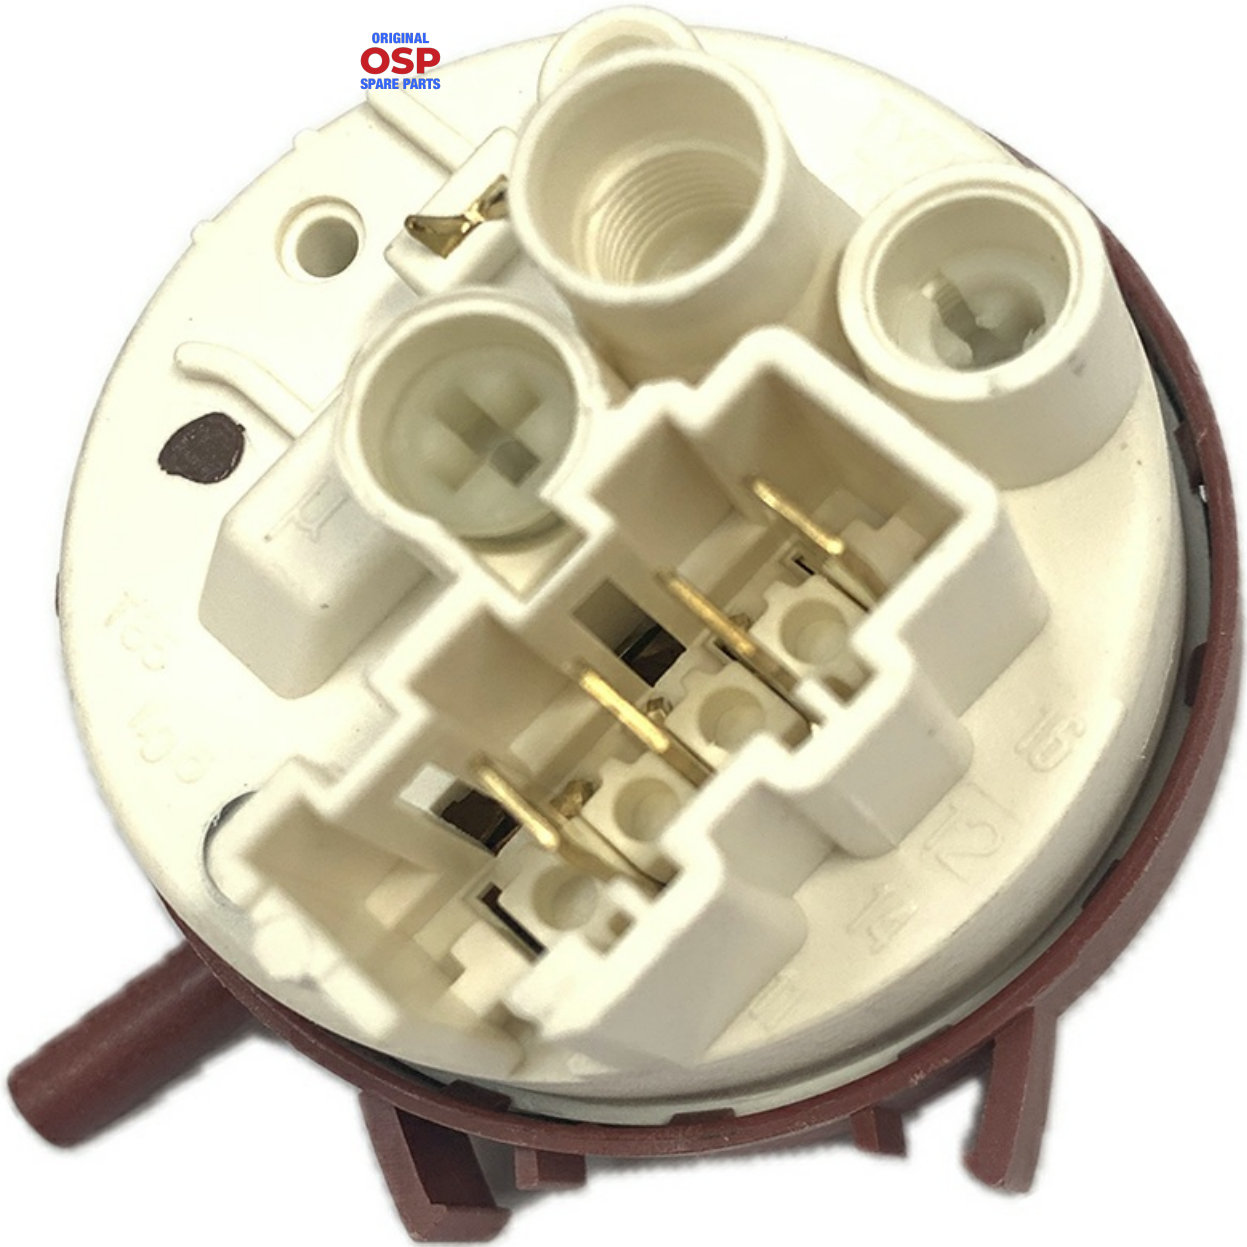

1113206

PRESS.50/33 PRF 500 UL

Date: 10-03-2025

ORIGINAL
OSP
SPARE PARTS

Manufacturer code

SMEG SPA