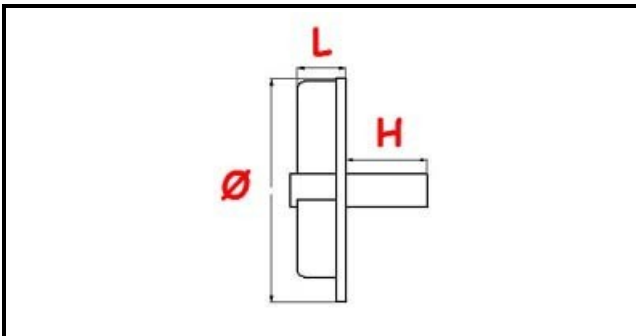

3109032

**PUMP FAN 1288-2260**

Date: 23-02-2025

**Technical data**

WIDTH MM	L=21mm
HEIGHT MM	H=10mm
DIAMETER mm	Ø=84mm
NUMBER OF HOLES	2 fori/holes
TYPE	APERTA/OPEN

**Manufacturer code**

NIDEC FIR INTERNATIONAL SRL