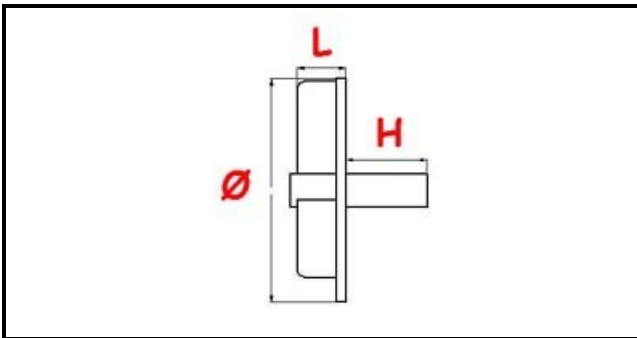

3109032

**PUMP FAN 1288-2260**

Date: 18-12-2024

**Technical data**

WIDTH MM	L=21mm
HEIGHT MM	H=10mm
DIAMETER mm	Ø=84mm
NUMBER OF HOLES	2 fori/holes
TYPE	APERTA/OPEN

**Manufacturer code**

NIDEC FIR INTERNATIONAL SRL