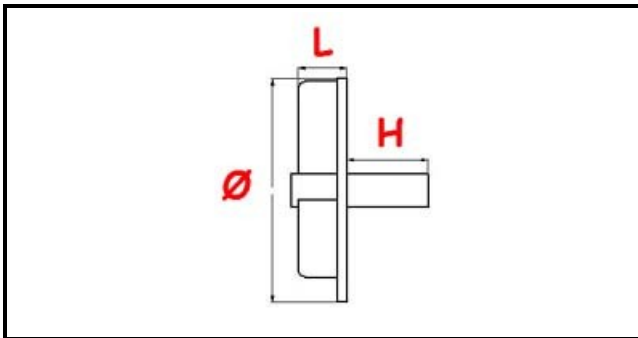

3109110

**PUMP FAN B221**

Date: 22-12-2024

**Technical data**

WIDTH MM	L=19mm
HEIGHT MM	H=10mm
DIAMETER mm	Ø=80mm
NUMBER OF HOLES	3 fori/holes
TYPE	CHIUSA/CLOSED

**Manufacturer code**

NIDEC FIR INTERNATIONAL SRL