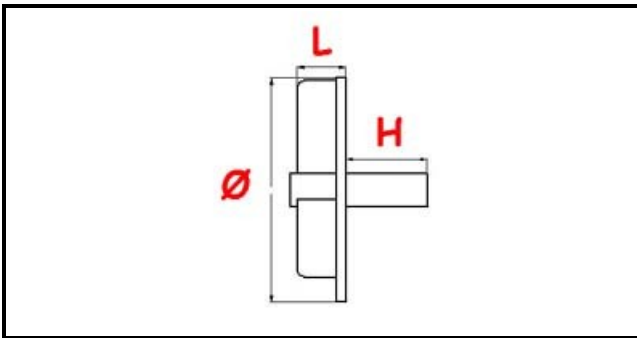

3109162

IMPELLER LGB 0107 X ZF171

Date: 10-04-2025

ORIGINAL
OSP
SPARE PARTS

Technical data

WIDTH MM	L=17mm
HEIGHT MM	H=11mm
DIAMETER mm	Ø=68mm
NUMBER OF HOLES	3 fori/holes
TYPE	APERTA/OPEN

Manufacturer code