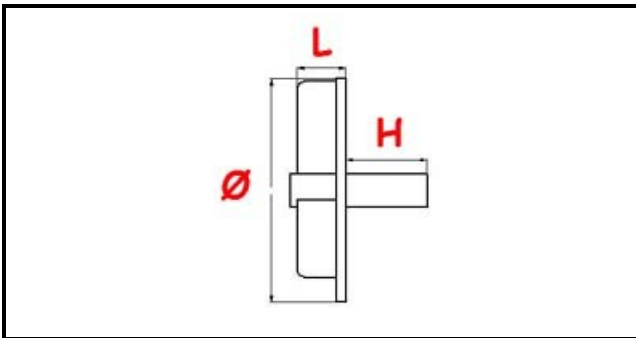

3109162

IMPELLER LGB 0107 X ZF171

Date: 15-11-2024

ORIGINAL
OSP
SPARE PARTS**Technical data**

WIDTH MM	L=17mm
HEIGHT MM	H=11mm
DIAMETER mm	Ø=68mm
NUMBER OF HOLES	3 fori/holes
TYPE	APERTA/OPEN

Manufacturer code