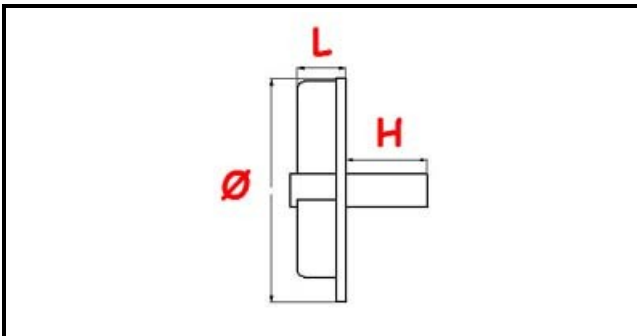

3109162

IMPELLER LGB 0107 X ZF171

Date: 22-12-2024

ORIGINAL
OSP
SPARE PARTS**Technical data**

WIDTH MM	L=17mm
HEIGHT MM	H=11mm
DIAMETER mm	Ø=68mm
NUMBER OF HOLES	3 fori/holes
TYPE	APERTA/OPEN

Manufacturer code