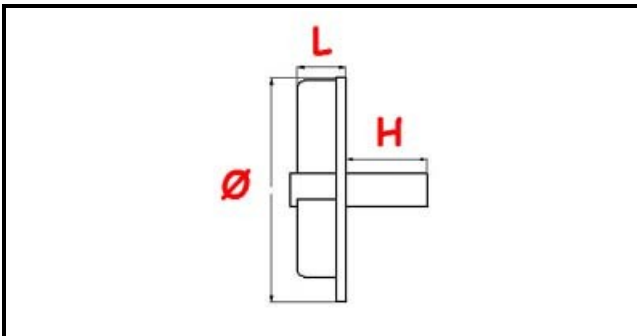

3109163

IMPELLOR C.A. 0.25HP

Date: 09-04-2025

Technical data

WIDTH MM	L=20mm
HEIGHT MM	H=16mm
DIAMETER mm	Ø=83mm
TYPE	APERTA/OPEN

Manufacturer code

ARISTARCO / KASTEL S.P.A.