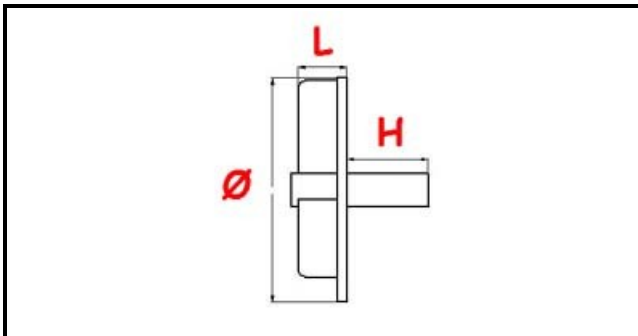

## Technical data

DIAMETER mm	Ø=72mm
NUMBER OF HOLES	2 fori/holes
TYPE	APERTA/OPEN