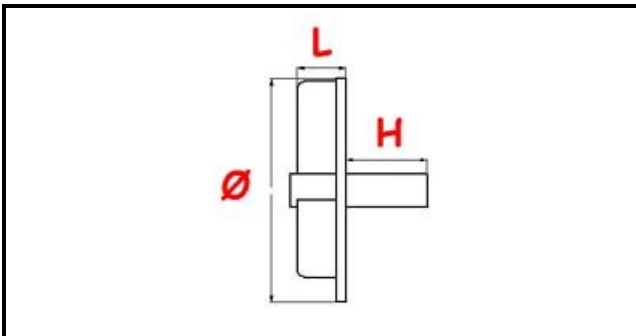

3109223

**IMPELLER Ø=85mm**

Date: 22-11-2024

ORIGINAL  
**OSP**  
SPARE PARTS**Technical data**

WIDTH MM	L=14mm
HEIGHT MM	H=9mm
DIAMETER mm	Ø=85mm
NUMBER OF HOLES	2 fori/holes
TYPE	CHIUSA/CLOSED

**Manufacturer code**