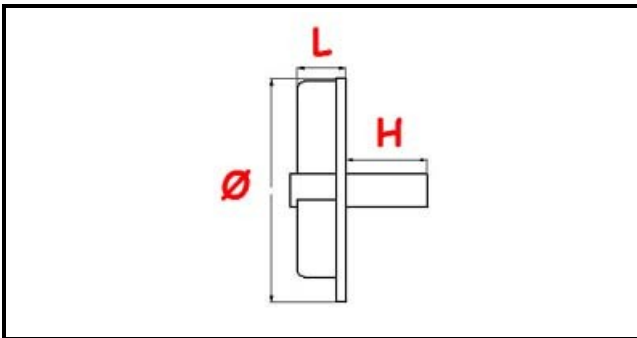

3109264

PUMP IMPELLER

Date: 22-12-2024

ORIGINAL
OSP
SPARE PARTS**Technical data**

HEIGHT MM	H=41mm
DIAMETER mm	Ø= 48m
TYPE	APERTA/OPEN

Manufacturer code

SILANOS SRL