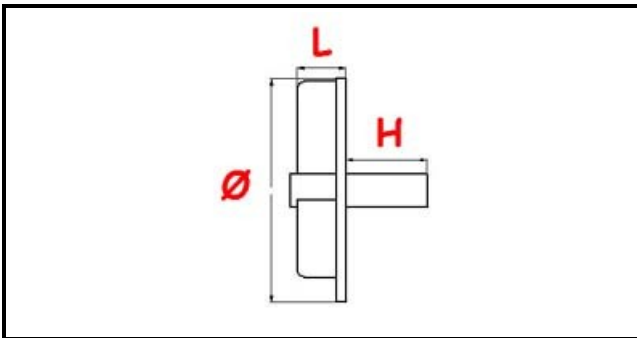

3109264

PUMP IMPELLER

Date: 31-01-2025

ORIGINAL
OSP
SPARE PARTS**Technical data**

HEIGHT MM	H=41mm
DIAMETER mm	Ø= 48m
TYPE	APERTA/OPEN

Manufacturer code

SILANOS SRL