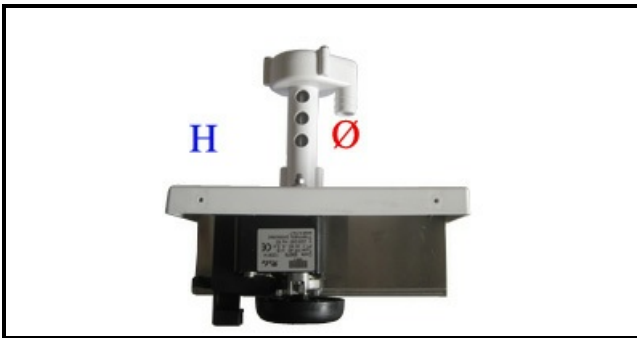

1103003

ICE MAKER PUMP NTF

Date: 11-04-2025

ORIGINAL
OSP
SPARE PARTS

Technical data

HEIGHT MM	H=210mm
DIAMETER SUCTION mm	d. 16mm
KILOWATT KW	KW0,55
MONOPHASE	230V

Manufacturer code

BREMA GROUP S.P.A.
EURFRIGOR - BRICE ITALIA SRL
N.T.F. SRL
N.T.F. SRL
BREMA GROUP S.P.A.
N.T.F. SRL
EURFRIGOR - BRICE ITALIA SRL