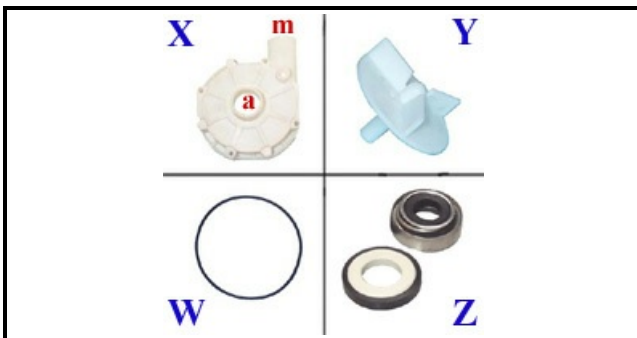

1103018

ANTICLOCKWISE PUMP 0,15HP

Date: 26-12-2024

Technical data

DIAMETER SUCTION mm	A=28mm
DIAMETER FLOW mm	M=28mm
KILOWATT KW	KW=0,11
MONOPHASE	230V
HP - POWER	HP=0,15
GASKET	W=2104004
DIRECTION OF ROTATION RIGHT	DX /RIGHT
MECHANIC SEAL	Z=3110026
FAN	Y=3109017
BODY PUMP	X=1103148
CAPACITOR	10MF