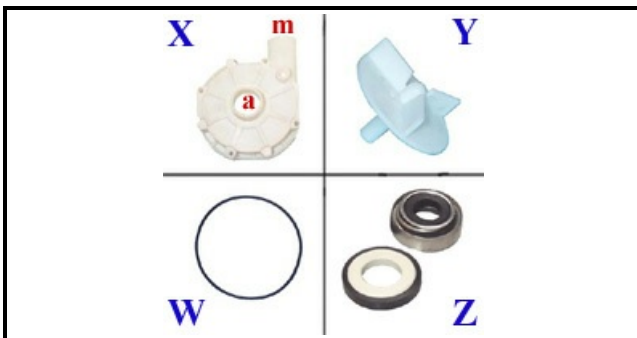

1103018

ANTICLOCKWISE PUMP 0,15HP

Date: 24-11-2024

**Technical data**

DIAMETER SUCTION mm	A=28mm
DIAMETER FLOW mm	M=28mm
KILOWATT KW	KW=0,11
MONOPHASE	230V
HP - POWER	HP=0,15
GASKET	W=2104004
DIRECTION OF ROTATION RIGHT	DX /RIGHT
MECHANIC SEAL	Z=3110026
FAN	Y=3109017
BODY PUMP	X=1103148
CAPACITOR	10MF