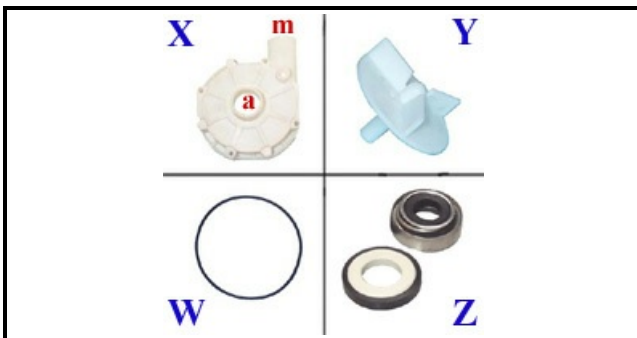

1103018

ANTICLOCKWISE PUMP 0,15HP

Date: 29-01-2025

**Technical data**

DIAMETER SUCTION mm	A=28mm
DIAMETER FLOW mm	M=28mm
KILOWATT KW	KW=0,11
MONOPHASE	230V
HP - POWER	HP=0,15
GASKET	W=2104004
DIRECTION OF ROTATION RIGHT	DX /RIGHT
MECHANIC SEAL	Z=3110026
FAN	Y=3109017
BODY PUMP	X=1103148
CAPACITOR	10MF