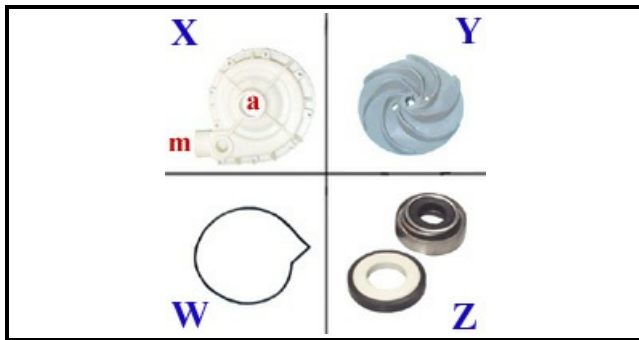

1103045

CLOSED PUMP 1HP 230V RANCILIO

Date: 22-01-2025

Technical data

DIAMETER SUCTION mm	A=45mm
DIAMETER FLOW mm	M=40mm
KILOWATT KW	KW=0,75
MONOPHASE	230V
HP - POWER	HP= 1
GASKET	W=2104002
DIRECTION OF ROTATION LEFT	SX / LEFT
MECHANIC SEAL	Z=3110027
FAN	Y=3109028
BODY PUMP	X=1103143
CAPACITOR	12,5mf