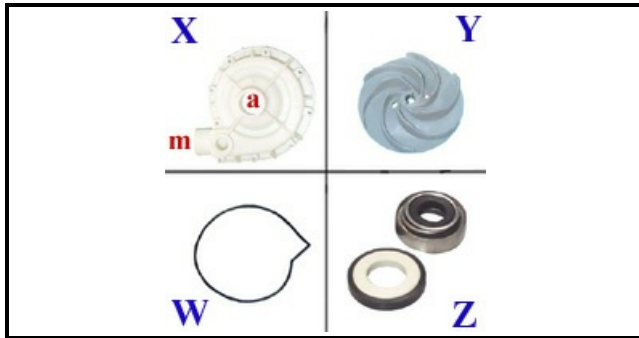

1103045

CLOSED PUMP 1HP 230V RANCILIO

Date: 22-12-2024

Technical data

DIAMETER SUCTION mm	A=45mm
DIAMETER FLOW mm	M=40mm
KILOWATT KW	KW=0,75
MONOPHASE	230V
HP - POWER	HP= 1
GASKET	W=2104002
DIRECTION OF ROTATION LEFT	SX / LEFT
MECHANIC SEAL	Z=3110027
FAN	Y=3109028
BODY PUMP	X=1103143
CAPACITOR	12,5mf