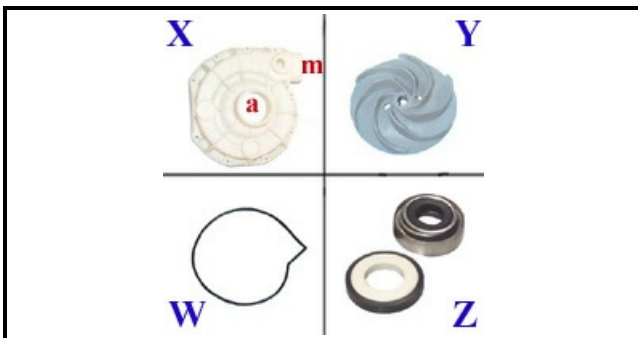

1103071

WASH PUMP 220/240V 048885

Date: 04-04-2025

Technical data

DIAMETER SUCTION mm	A=45mm
DIAMETER FLOW mm	M=40mm
KILOWATT KW	KW=0,75
MONOPHASE	230V
HP - POWER	HP=1,0
GASKET	W=2104002
DIRECTION OF ROTATION LEFT	SX / LEFT
MECHANIC SEAL	Z=3110027
FAN	Y=3109028
BODY PUMP	X=1103143
CAPACITOR	16mf