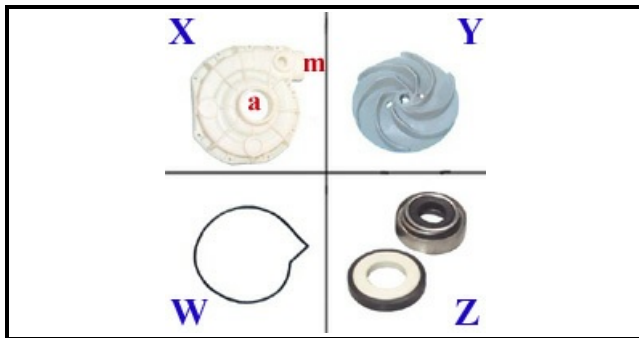

1103071

WASH PUMP 220/240V 048885

Date: 23-02-2025

**Technical data**

DIAMETER SUCTION mm	A=45mm
DIAMETER FLOW mm	M=40mm
KILOWATT KW	KW=0,75
MONOPHASE	230V
HP - POWER	HP=1,0
GASKET	W=2104002
DIRECTION OF ROTATION LEFT	SX / LEFT
MECHANIC SEAL	Z=3110027
FAN	Y=3109028
BODY PUMP	X=1103143
CAPACITOR	16mf