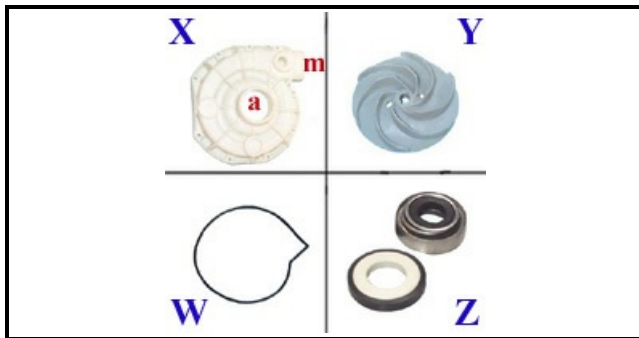

1103071

WASH PUMP 220/240V 048885

Date: 22-01-2025

Technical data

DIAMETER SUCTION mm	A=45mm
DIAMETER FLOW mm	M=40mm
KILOWATT KW	KW=0,75
MONOPHASE	230V
HP - POWER	HP=1,0
GASKET	W=2104002
DIRECTION OF ROTATION LEFT	SX / LEFT
MECHANIC SEAL	Z=3110027
FAN	Y=3109028
BODY PUMP	X=1103143
CAPACITOR	16mf