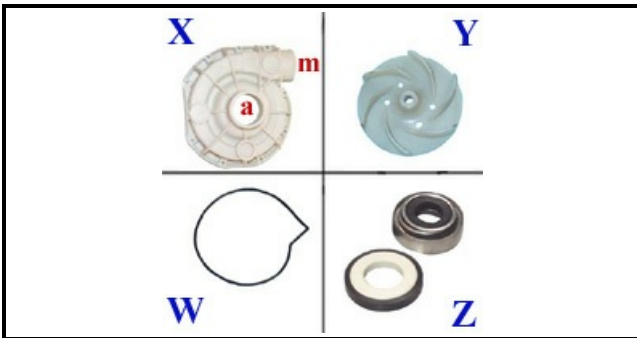

1103078

PUMP 0,75HP 230V 50HZ 3911/A

Date: 25-11-2024

Technical data

DIAMETER SUCTION mm	A=45mm
DIAMETER FLOW mm	M=40mm
KILOWATT KW	KW=0,56
MONOPHASE	230V
HP - POWER	HP=0,75
GASKET	W=2104002
DIRECTION OF ROTATION LEFT	SX / LEFT
MECHANIC SEAL	Z=3110027
FAN	Y=3109020
BODY PUMP	X=1103146
CAPACITOR	10mf