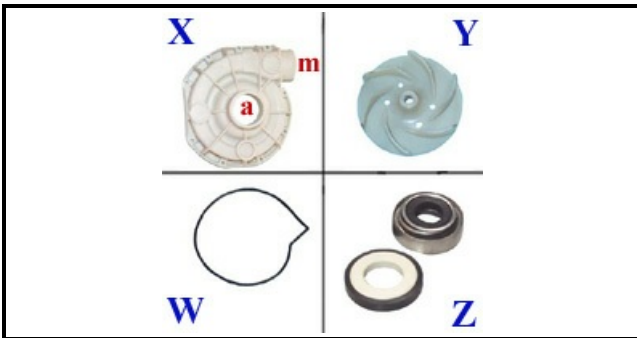

1103078

**PUMP 0,75HP 230V 50HZ 3911/A**

Date: 23-02-2025

**Technical data**

DIAMETER SUCTION mm	A=45mm
DIAMETER FLOW mm	M=40mm
KILOWATT KW	KW=0,56
MONOPHASE	230V
HP - POWER	HP=0,75
GASKET	W=2104002
DIRECTION OF ROTATION LEFT	SX / LEFT
MECHANIC SEAL	Z=3110027
FAN	Y=3109020
BODY PUMP	X=1103146
CAPACITOR	10mf