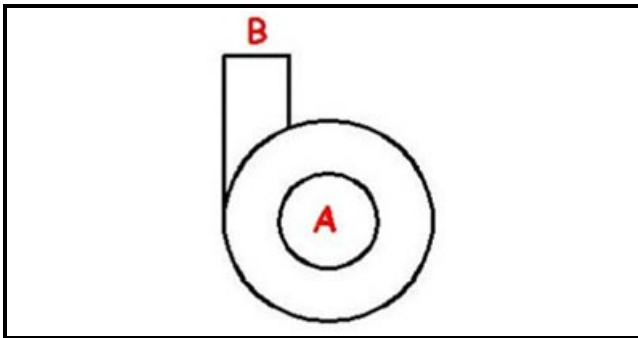

1103220

PUMP HP1 230V 50HZ

Date: 13-04-2025

ORIGINAL
OSP
SPARE PARTS

Technical data

DIAMETER SUCTION mm	A=63mm
DIAMETER FLOW mm	M=53mm
KILOWATT KW	KW=0,75
HP - POWER	HP=1
DIRECTION OF ROTATION LEFT	SX / LEFT
CAPACITOR	16mF