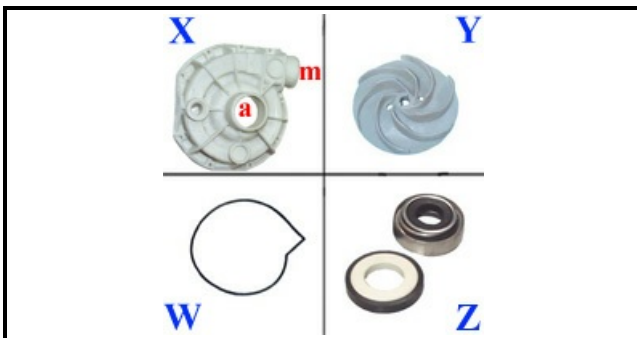

1103246

PUMP ZANUSSI 1 HP 230/380 048304

Date: 22-11-2024

**Technical data**

DIAMETER SUCTION mm	A=45mm
DIAMETER FLOW mm	M=41mm
KILOWATT KW	KW=0,75
THREE PHASE	400V
HP - POWER	HP=1
GASKET	W=2104002
DIRECTION OF ROTATION LEFT	SX / LEFT
MECHANIC SEAL	Z=3110027
FAN	Y=3109028
BODY PUMP	X=1103437