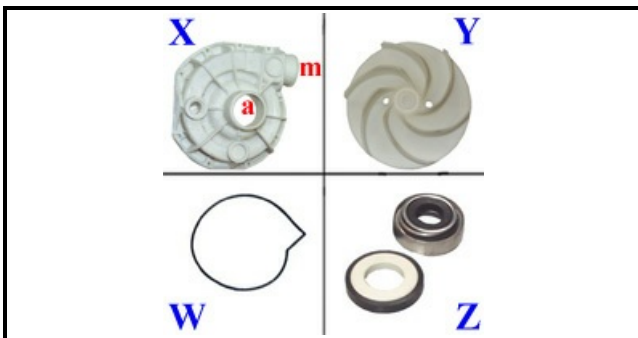

1103303

PUMP 0736KW 220.240

Date: 11-04-2025

Technical data

DIAMETER SUCTION mm	A=45mm
DIAMETER FLOW mm	M=42mm
KILOWATT KW	KW=0,73
MONOPHASE	230V
HP - POWER	HP=1
GASKET	W=2104002
DIRECTION OF ROTATION LEFT	SX / LEFT
MECHANIC SEAL	Z=3100027
FAN	Y=3109220
BODY PUMP	X=1103437
CAPACITOR	16mf