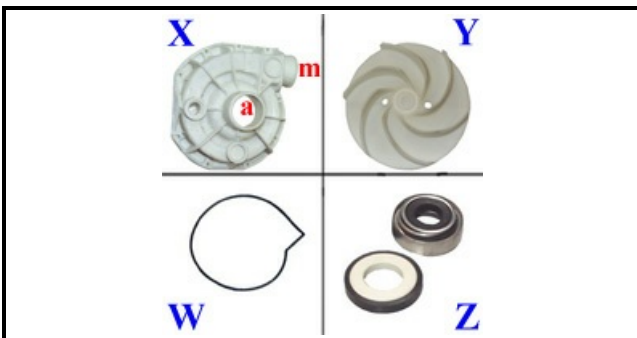

1103303

**PUMP 0736KW 220.240**

Date: 22-01-2025

**Technical data**

DIAMETER SUCTION mm	A=45mm
DIAMETER FLOW mm	M=42mm
KILOWATT KW	KW=0,73
MONOPHASE	230V
HP - POWER	HP=1
GASKET	W=2104002
DIRECTION OF ROTATION LEFT	SX / LEFT
MECHANIC SEAL	Z=3100027
FAN	Y=3109220
BODY PUMP	X=1103437
CAPACITOR	16mf