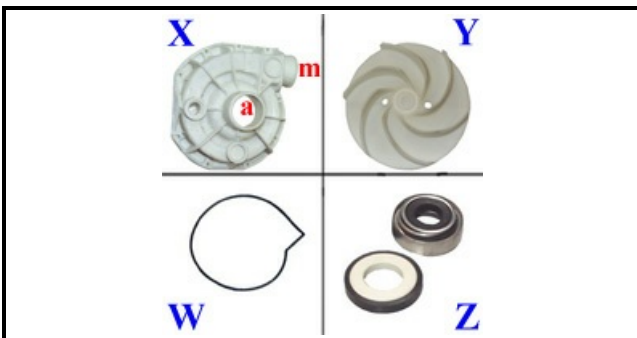

1103303

PUMP 0736KW 220.240

Date: 23-02-2025

Technical data

DIAMETER SUCTION mm	A=45mm
DIAMETER FLOW mm	M=42mm
KILOWATT KW	KW=0,73
MONOPHASE	230V
HP - POWER	HP=1
GASKET	W=2104002
DIRECTION OF ROTATION LEFT	SX / LEFT
MECHANIC SEAL	Z=3100027
FAN	Y=3109220
BODY PUMP	X=1103437
CAPACITOR	16mf