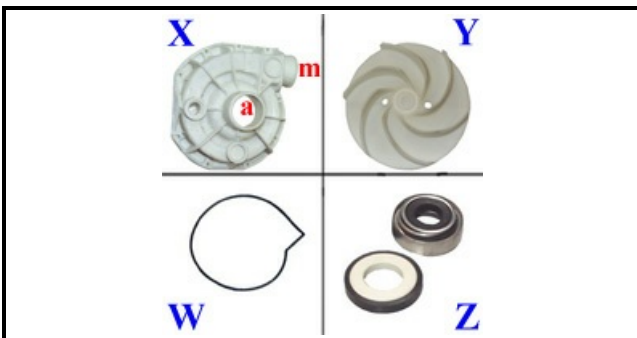

1103303

PUMP 0736KW 220.240

Date: 22-11-2024

Technical data

DIAMETER SUCTION mm	A=45mm
DIAMETER FLOW mm	M=42mm
KILOWATT KW	KW=0,73
MONOPHASE	230V
HP - POWER	HP=1
GASKET	W=2104002
DIRECTION OF ROTATION LEFT	SX / LEFT
MECHANIC SEAL	Z=3100027
FAN	Y=3109220
BODY PUMP	X=1103437
CAPACITOR	16mf