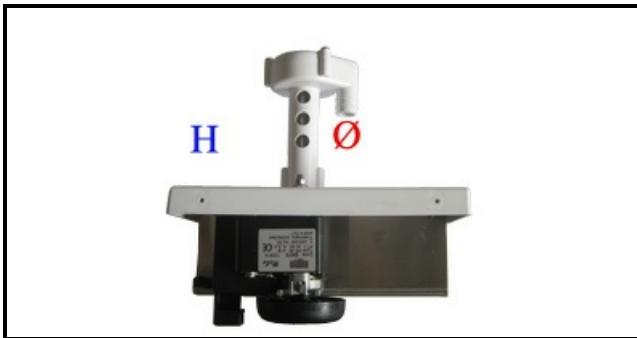

1103408

PUMP

Date: 23-12-2024

**ORIGINAL
OSP
SPARE PARTS****Technical data**

HEIGHT MM	H=253mm
DIAMETER FLOW mm	Ø 16mm
KILOWATT KW	KW=0,055
MONOPHASE	230V

Manufacturer code

ELECTROLUX PROFESSIONAL S.P.A.
BREMA GROUP S.P.A.
N.T.F. SRL
EURFRIGOR - BRICE ITALIA SRL