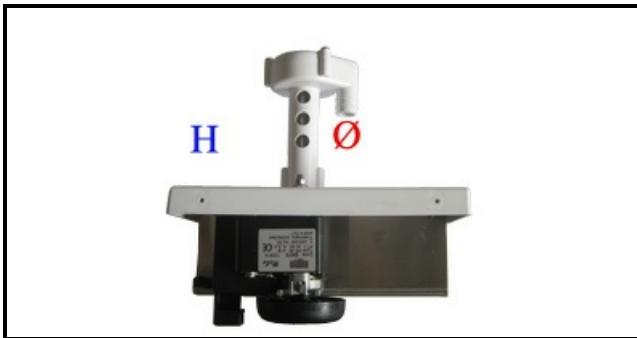

1103408

**PUMP**

Date: 23-02-2025

**ORIGINAL  
OSP  
SPARE PARTS****Technical data**

HEIGHT MM	H=253mm
DIAMETER FLOW mm	Ø 16mm
KILOWATT KW	KW=0,055
MONOPHASE	230V

**Manufacturer code**

ELECTROLUX PROFESSIONAL S.P.A.
BREMA GROUP S.P.A.
N.T.F. SRL
EURFRIGOR - BRICE ITALIA SRL