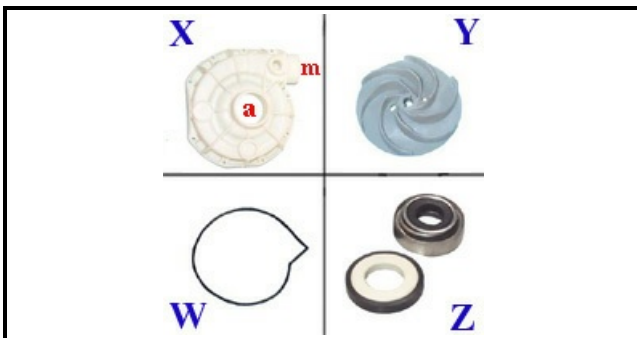

1103618

PUMP 1HP 380V 1219

Date: 22-01-2025

**Technical data**

DIAMETER SUCTION mm	A=45mm
DIAMETER FLOW mm	M=42mm
KILOWATT KW	KW=0,75
THREE PHASE	400V
HP - POWER	HP=1
GASKET	W=2104002
DIRECTION OF ROTATION LEFT	SX / LEFT
MECHANIC SEAL	Z=3110027
FAN	Y=3109028
BODY PUMP	X=1103143