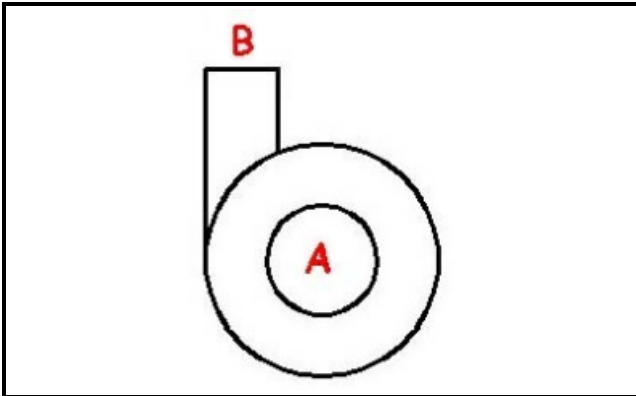

1103661

Date: 02-02-2025

ORIGINAL
OSP
SPARE PARTS

Technical data

| | |
|-------------------------------|-----------|
| DIAMETER SUCTION mm | A=24mm |
| DIAMETER FLOW mm | M=24mm |
| KILOWATT KW | kw0,1 |
| MONOPHASE | 230V |
| DIRECTION OF ROTATION LEFT | SX / LEFT |