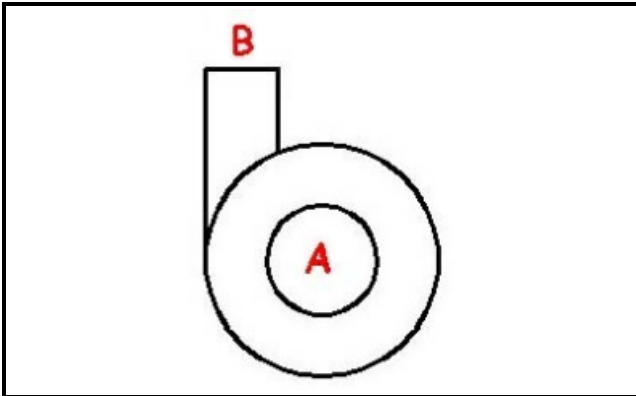

1103661

Date: 22-11-2024

ORIGINAL
OSP
SPARE PARTS

Technical data

DIAMETER SUCTION mm	A=24mm
DIAMETER FLOW mm	M=24mm
KILOWATT KW	kw0,1
MONOPHASE	230V
DIRECTION OF ROTATION LEFT	SX / LEFT

Manufacturer code

EURFRIGOR - BRICE ITALIA SRL