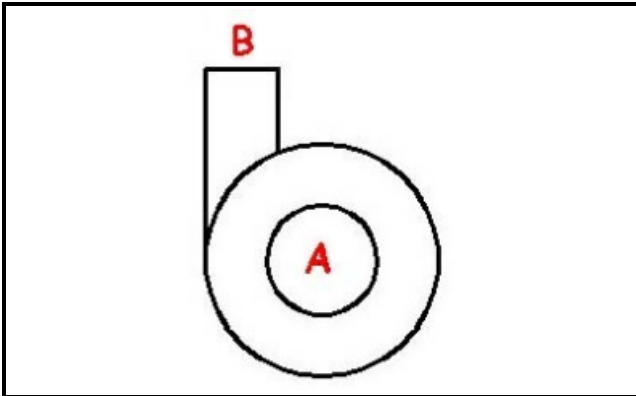

1103661

Date: 23-12-2024

ORIGINAL
OSP
SPARE PARTS

Technical data

DIAMETER SUCTION mm	A=24mm
DIAMETER FLOW mm	M=24mm
KILOWATT KW	kw0,1
MONOPHASE	230V
DIRECTION OF ROTATION LEFT	SX / LEFT

Manufacturer code

EURFRIGOR - BRICE ITALIA SRL