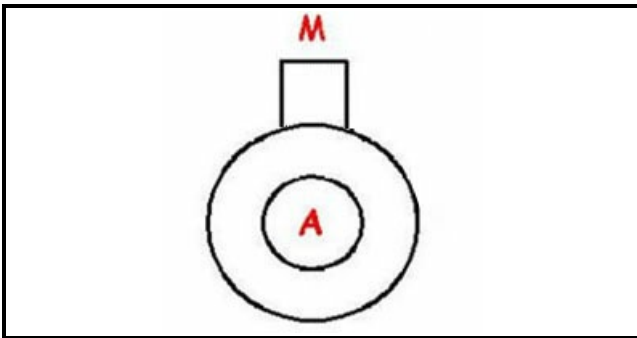

## Technical data

DIAMETER SUCTION mm	A=24mm
DIAMETER FLOW mm	M=24mm
KILOWATT KW	KW=0,03
MONOPHASE	230V